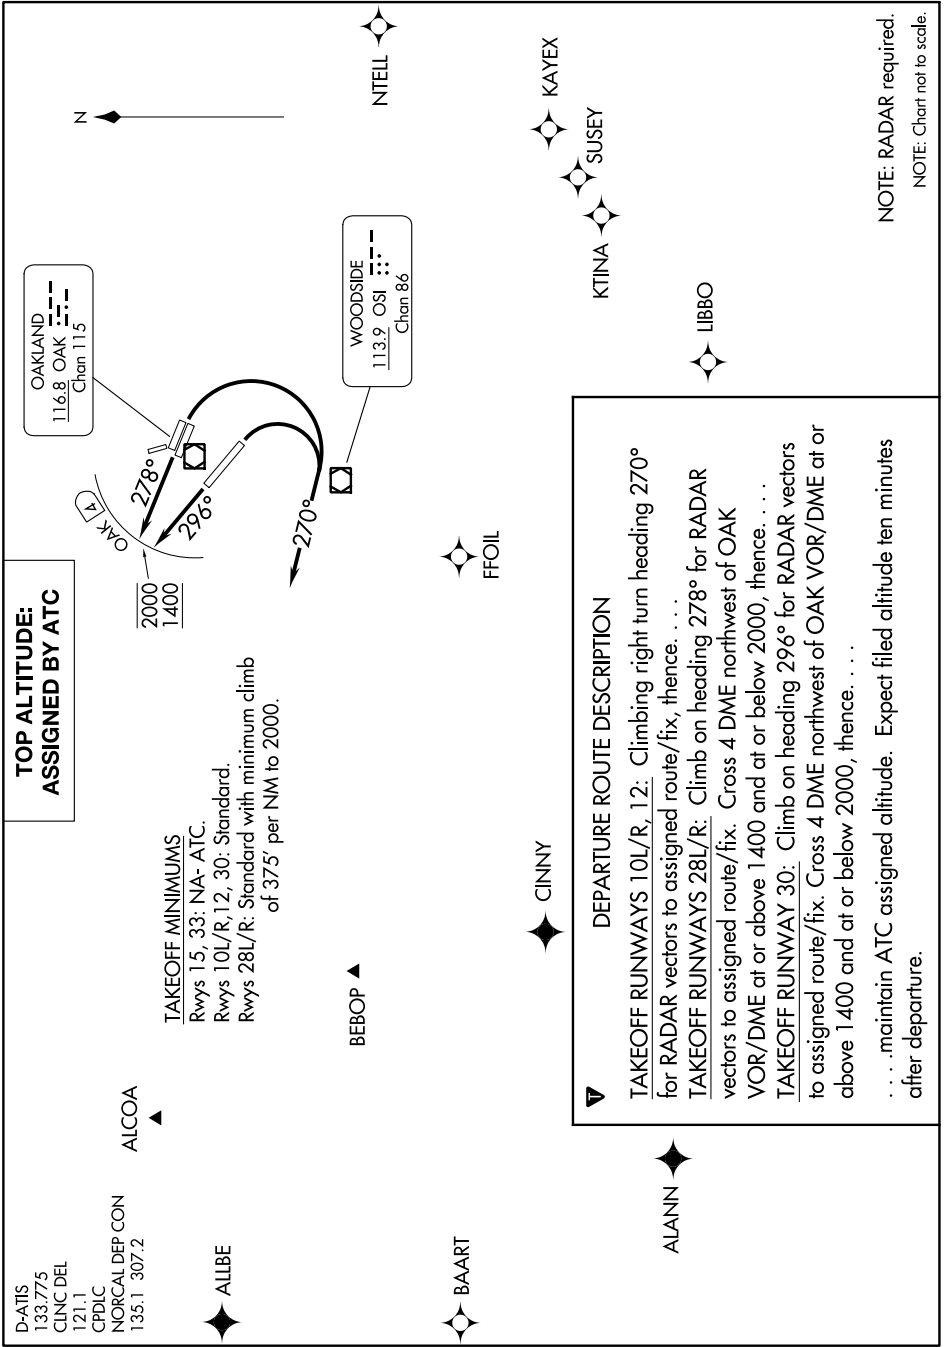

QUAKE TWO DEPARTURE

AL-294 (FAA)

METRO OAKLAND INTL (OAK)
OAKLAND, CALIFORNIA

SW-2, 21 MAR 2024 to 18 APR 2024

QUAKE TWO DEPARTURE

OAKLAND, CALIFORNIA
METRO OAKLAND INTL (OAK)

SW-2, 21 MAR 2024 to 18 APR 2024