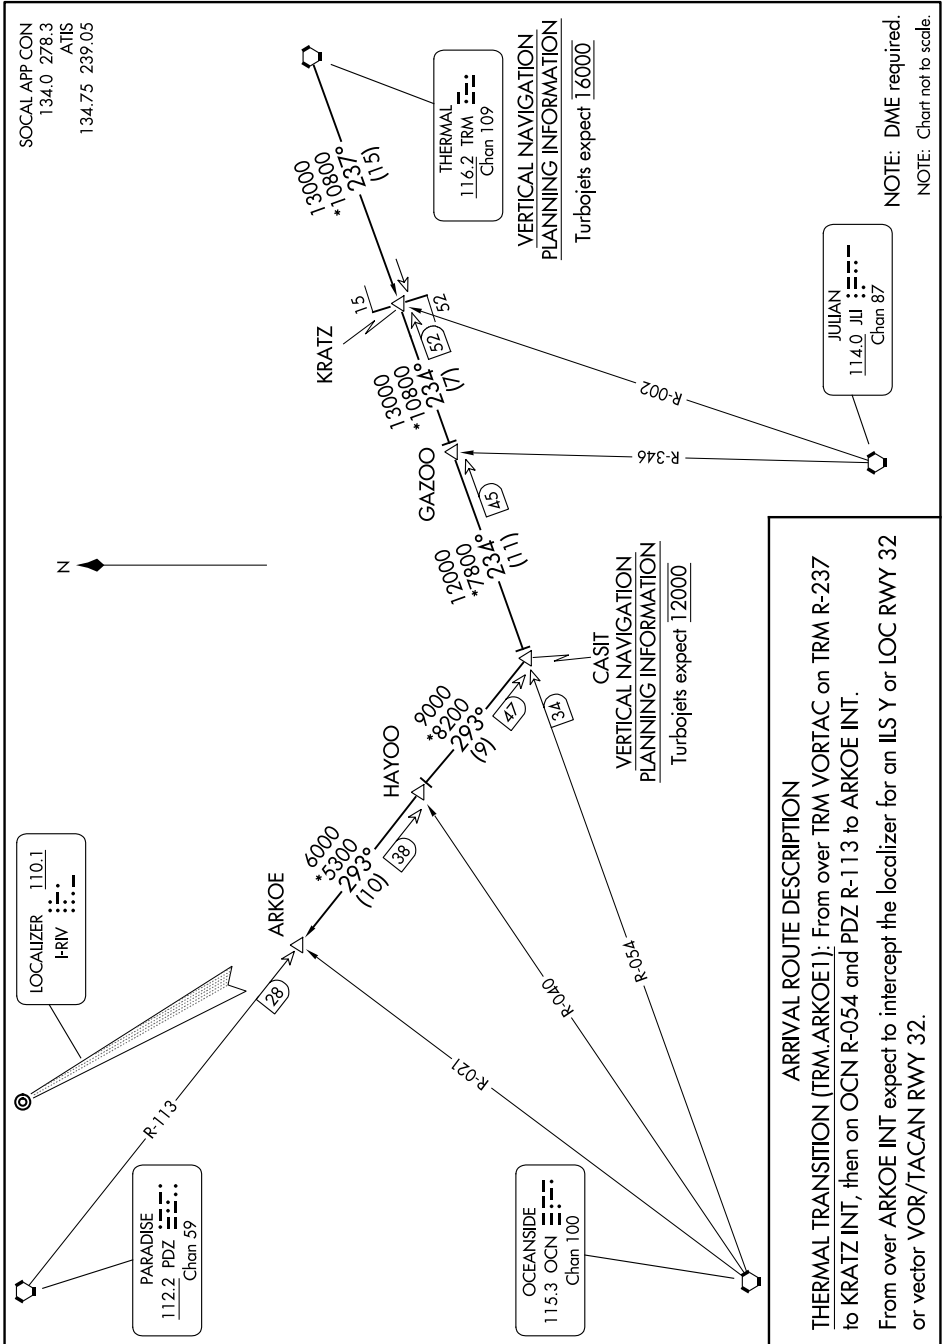

ARKOE ONE ARRIVAL

SW-3, 21 MAR 2024 to 18 APR 2024

ARKOE ONE ARRIVAL

SW-3, 21 MAR 2024 to 18 APR 2024