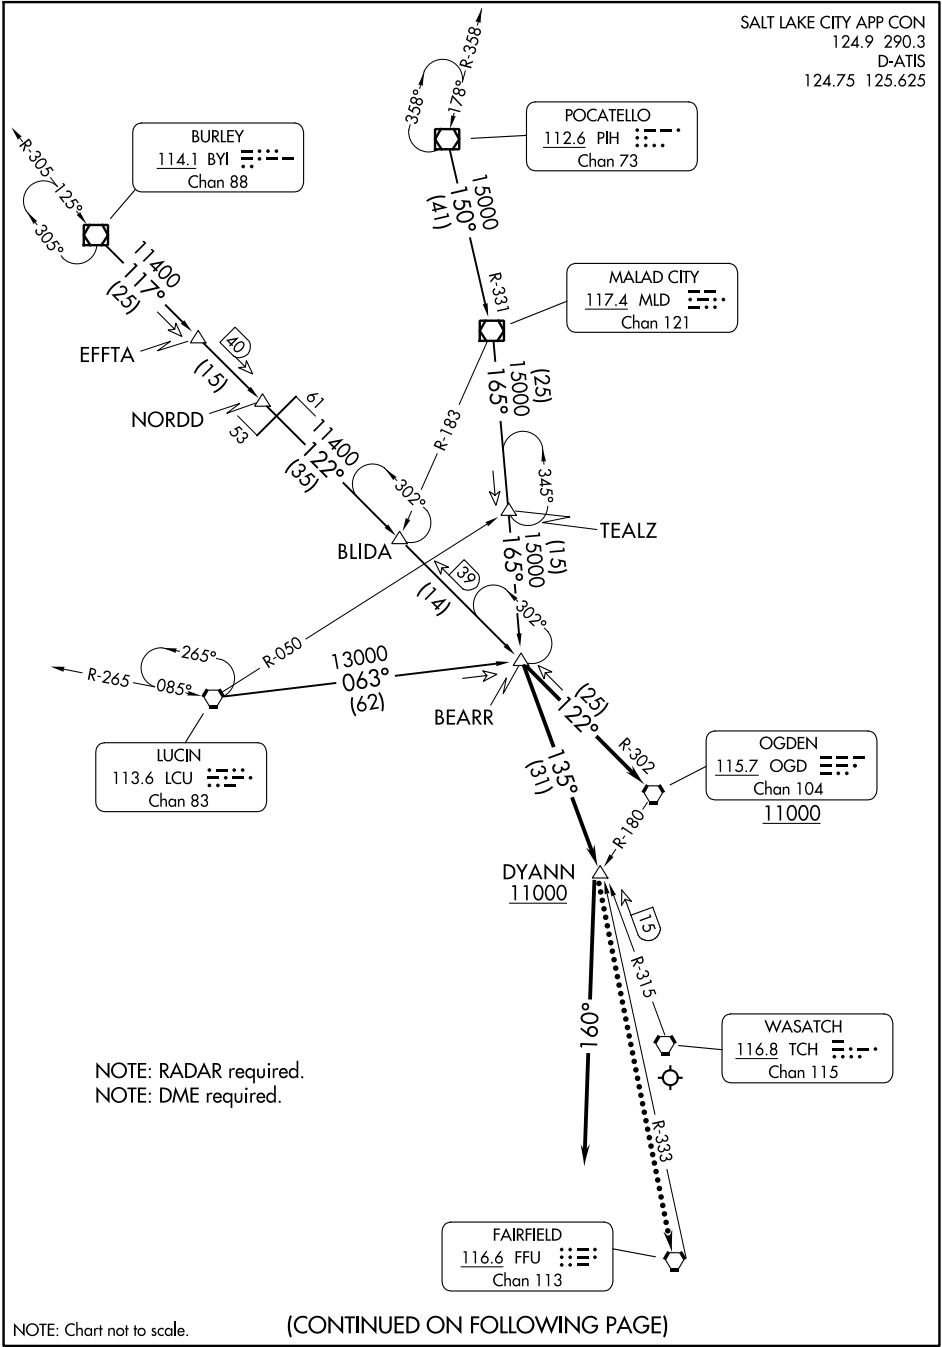

BEARR FIVE ARRIVAL

SALT LAKE CITY APP CON
124.9 290.3
D-ATIS
124.75 125.625

AL-365 (FAA)

SW-4, 21 MAR 2024 to 18 APR 2024

SW-4, 21 MAR 2024 to 18 APR 2024

NOTE: Chart not to scale.

(CONTINUED ON FOLLOWING PAGE)