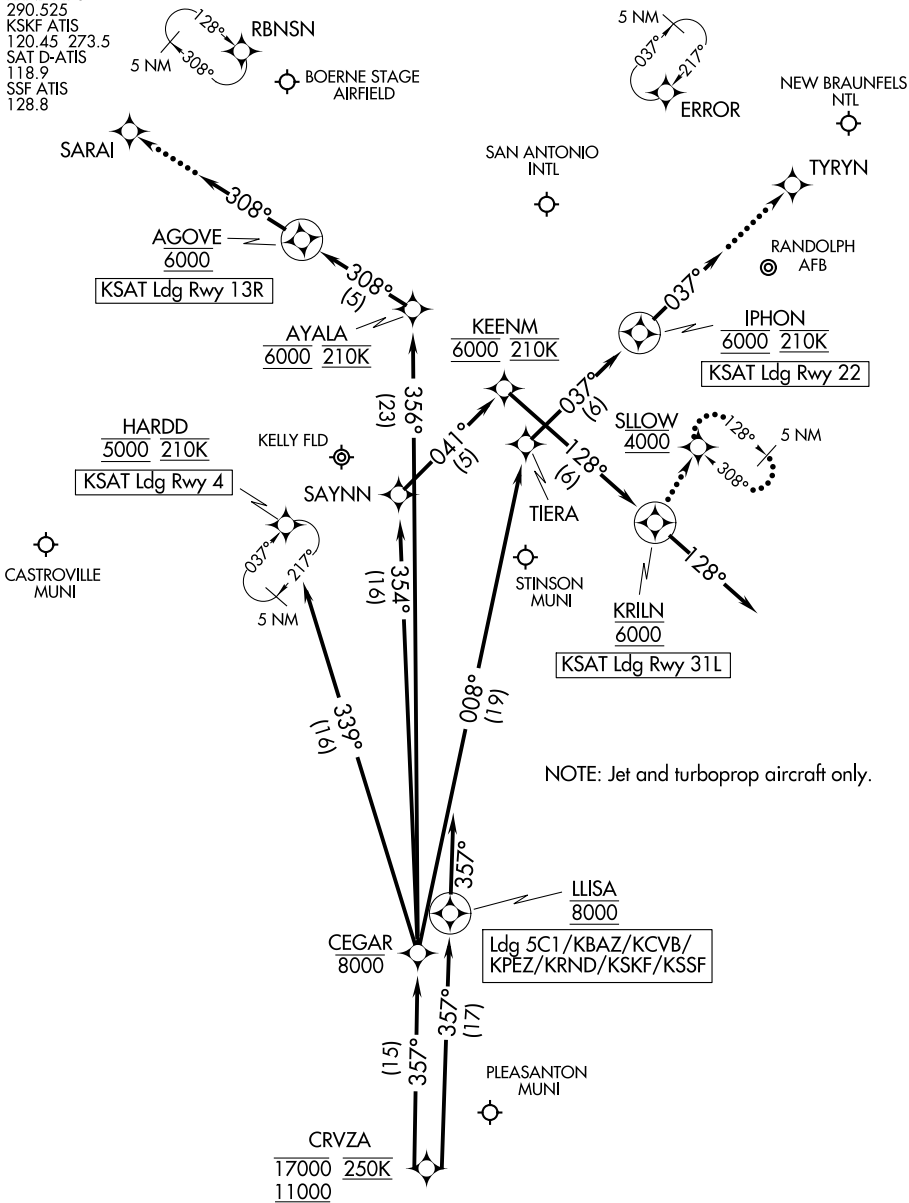

# CRVZA ONE ARRIVAL (RNAV) Arrival Routes

SAN ANTONIO, TEXAS

SAN ANTONIO APP CON  
 125.7 290.225  
 BAZ ATIS  
 119.325  
 KRND ATIS ★  
 290.525  
 KSKF ATIS  
 120.45 273.5  
 SAT D-ATIS  
 118.9  
 SSF ATIS  
 128.8

RNAV 1 - DME/DME/IRU or GPS.

RADAR required.

NOTE: Jet and turboprop aircraft only.

NOTE: Chart not to scale.

(CONTINUED ON FOLLOWING PAGE)