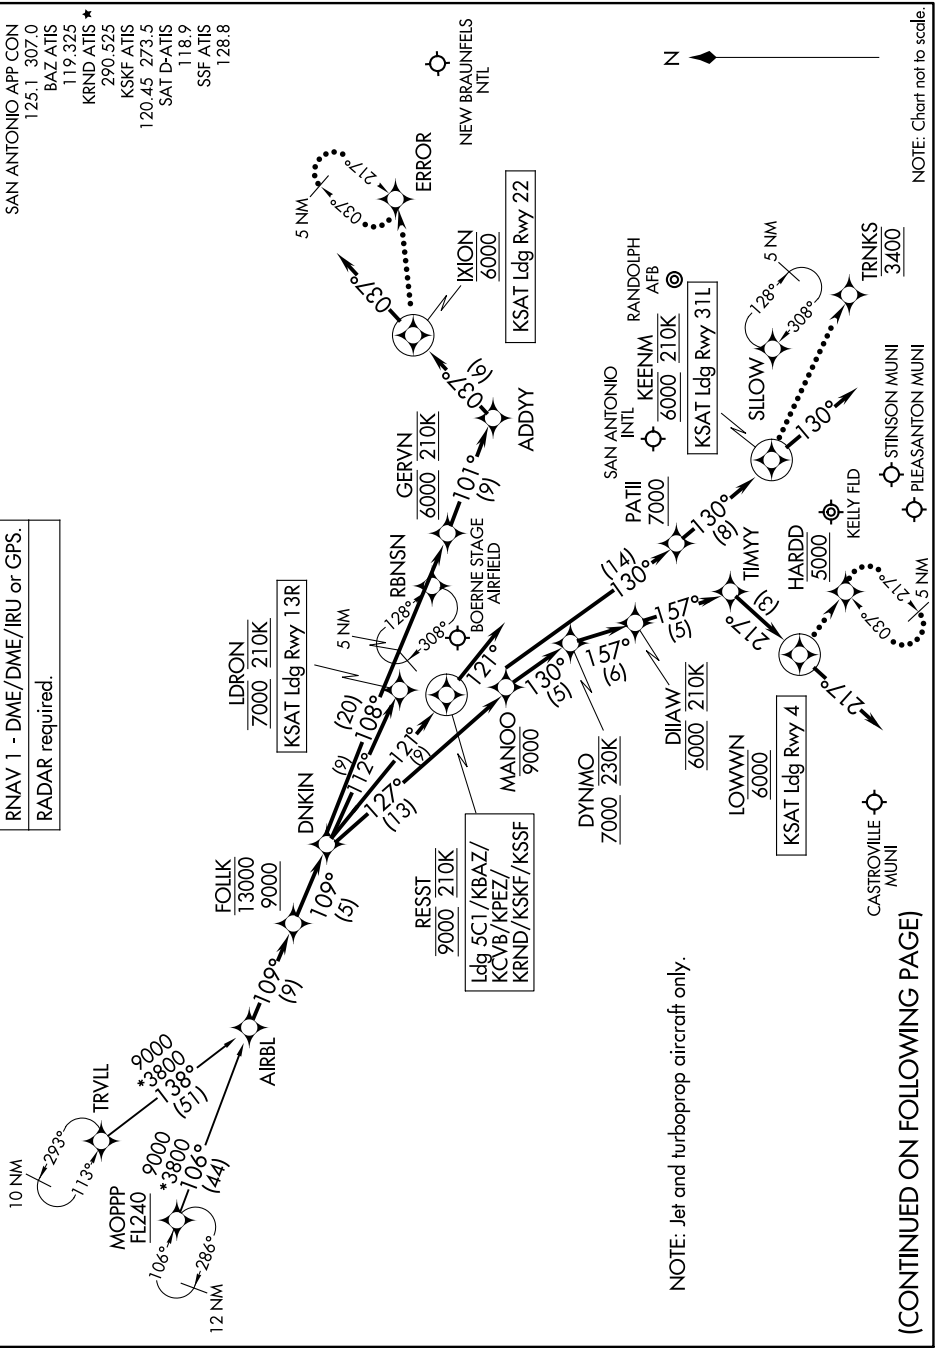

DNKIN ONE ARRIVAL (RNAV)

SAN ANTONIO, TEXAS

SAN ANTONIO APP CON
 125.1 307.0
 BAZ ATIS
 119.325
 KRND ATIS *
 290.525
 KSKF ATIS
 120.45 273.5
 SAT D-ATIS
 118.9
 SSF ATIS
 128.8

RNAV 1 - DME/DME/IRU or GPS.
 RADAR required.

NOTE: Chart not to scale.

SC-3, 21 MAR 2024 to 18 APR 2024

SC-3, 21 MAR 2024 to 18 APR 2024

DNKIN ONE ARRIVAL (RNAV)

SAN ANTONIO, TEXAS

(CONTINUED ON FOLLOWING PAGE)