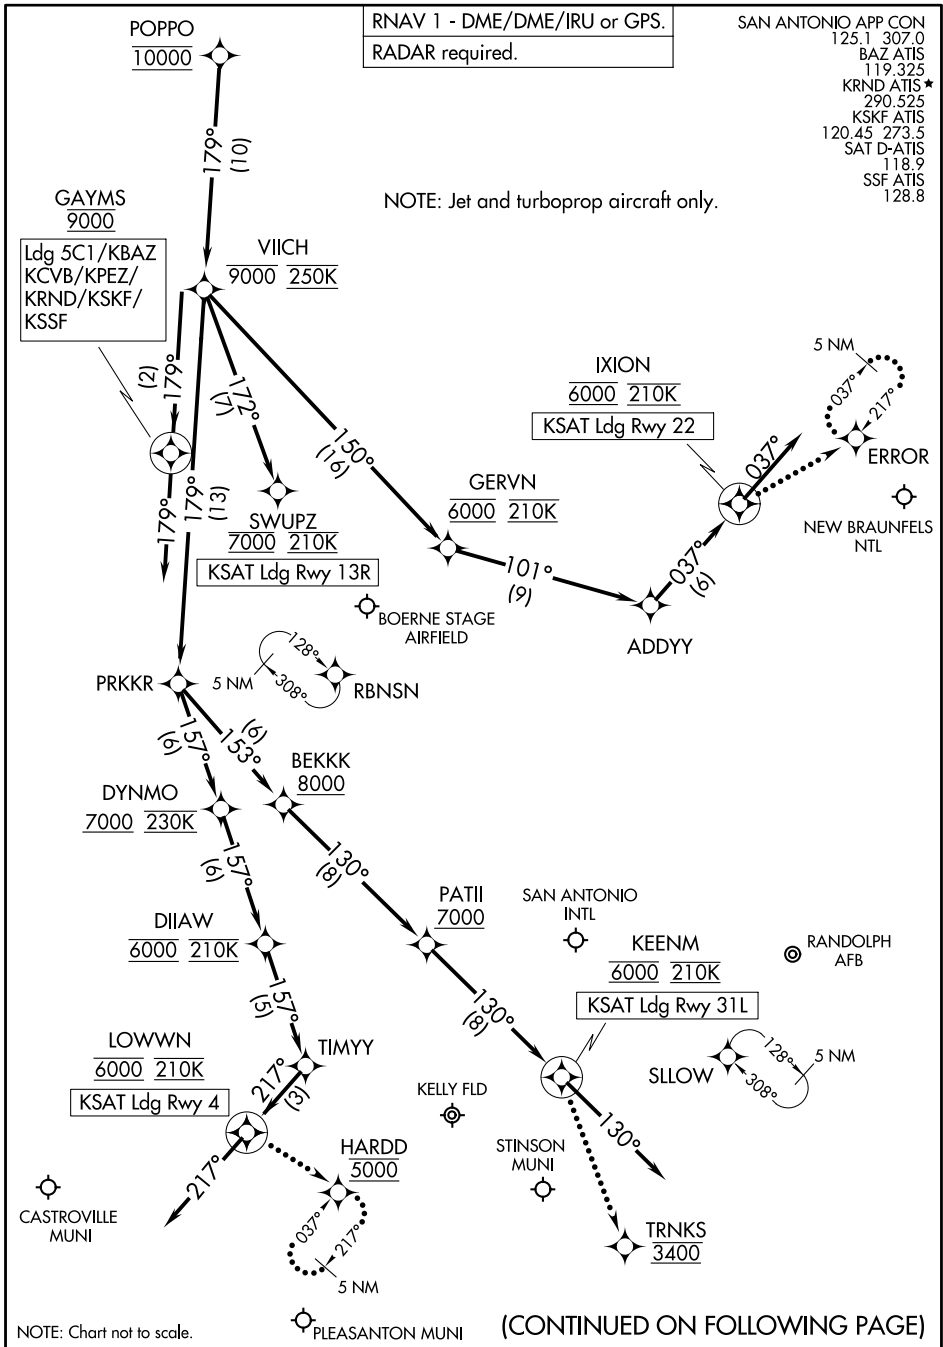

POPPO ONE ARRIVAL (RNAV) Arrival Routes

SAN ANTONIO, TEXAS

RNAV 1 - DME/DME/IRU or GPS.
RADAR required.

SAN ANTONIO APP CON
 125.1 307.0
 BAZ ATIS
 119.325
 KRND ATIS *
 290.525
 KSKF ATIS
 120.45 273.5
 SAT D-ATIS
 118.9
 SSF ATIS
 128.8

NOTE: Jet and turboprop aircraft only.

NOTE: Chart not to scale.

(CONTINUED ON FOLLOWING PAGE)

SC-3, 21 MAR 2024 to 18 APR 2024

SC-3, 21 MAR 2024 to 18 APR 2024

POPPO ONE ARRIVAL (RNAV) Arrival Routes

SAN ANTONIO, TEXAS