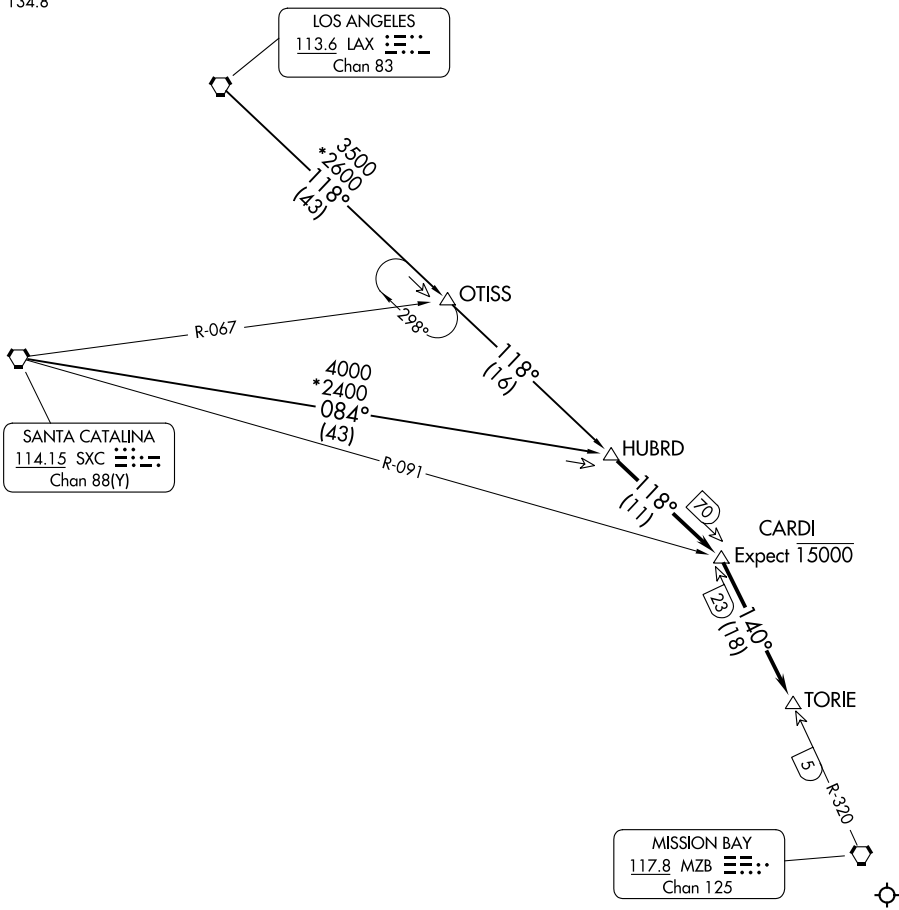

SOCAL APP CON  
 125.3 290.4  
 D-ATIS  
 134.8

SW-3, 21 MAR 2024 to 18 APR 2024

SW-3, 21 MAR 2024 to 18 APR 2024

NOTE: Chart not to scale.

**ARRIVAL ROUTE DESCRIPTION**

LOS ANGELES TRANSITION (LAX.HUBRD1): From over LAX VORTAC on LAX R-118 to OTISS INT, then on LAX R-118 to HUBRD INT. Thence . . . .

SANTA CATALINA TRANSITION (SXC.HUBRD1): From over SXC VORTAC on SXC R-084 to HUBRD INT. Thence . . . .

. . . . From over HUBRD INT via LAX R-118 to CARDI FIX via MZB R-320 to TORIE FIX. Expect vector to final approach course.