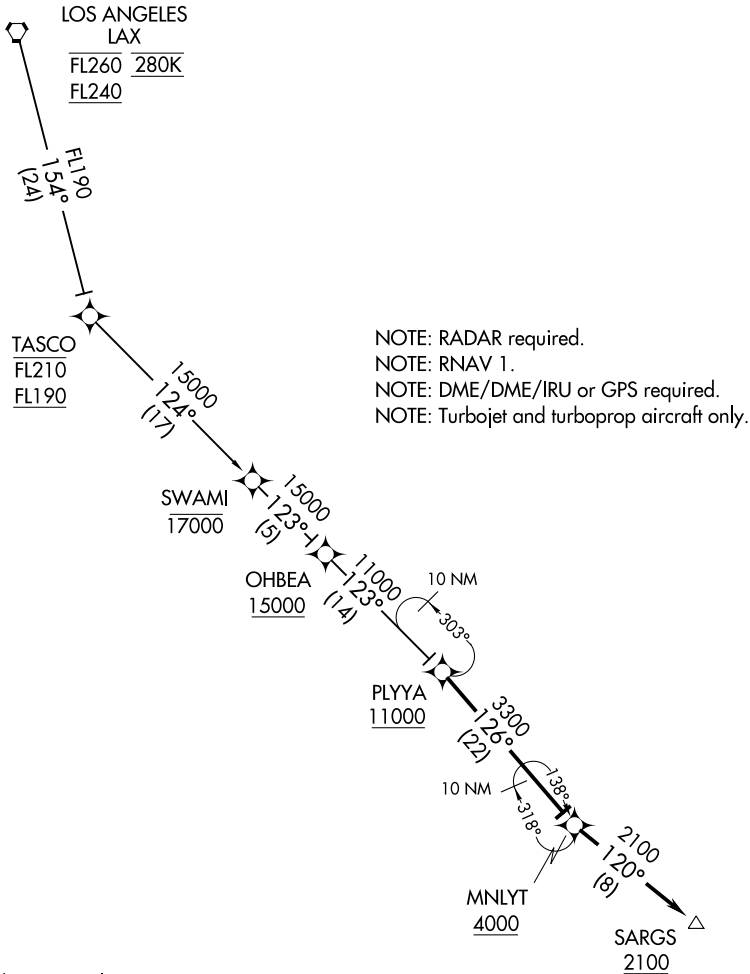

(PLYA.PLYA1) 17173

PLYA ONE ARRIVAL (RNAV)

AL-373 (FAA)

SAN DIEGO INTL (SAN)
SAN DIEGO, CALIFORNIA

SOCAL APP CON
128.1 281.4
D-ATIS 134.8

SW-3, 21 MAR 2024 to 18 APR 2024

SW-3, 21 MAR 2024 to 18 APR 2024

NOTE: Chart not to scale.

ARRIVAL ROUTE DESCRIPTION

LOS ANGELES TRANSITION (LAX.PLYA1)

From PLYYA on track 126° to cross MNLYT at or above 4000.

LANDING RUNWAY 9: From MNLYT on track 120° to cross SARGS at or above 2100.

Expect ILS or LOC RWY 9 approach.

PLYA ONE ARRIVAL (RNAV)

(PLYA.PLYA1) 02MAR17

SAN DIEGO, CALIFORNIA
SAN DIEGO INTL (SAN)