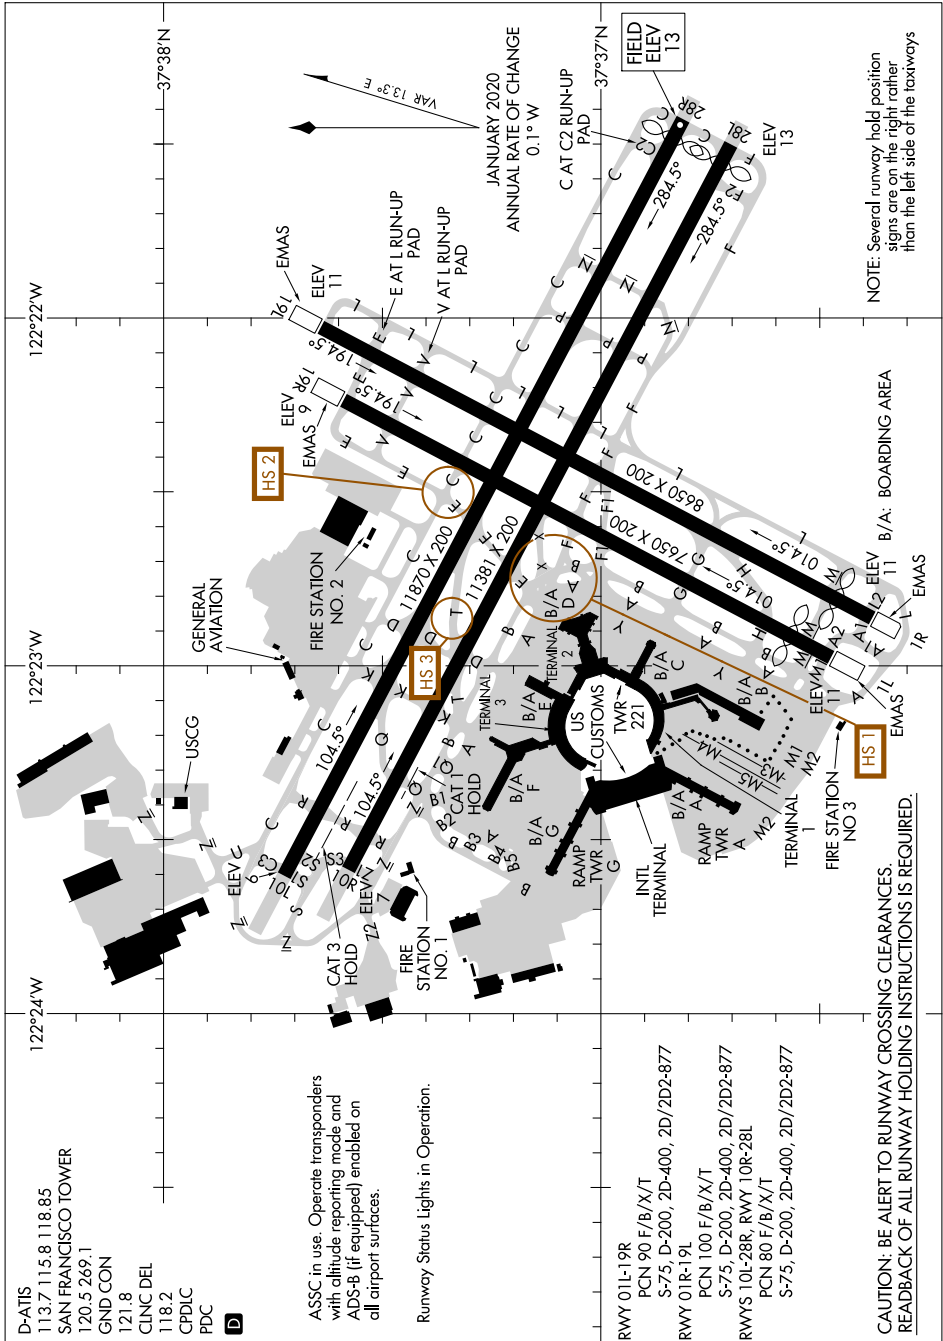

AIRPORT DIAGRAM

AL-375 (FAA)

SAN FRANCISCO INTL (SFO)
SAN FRANCISCO, CALIFORNIA

SW-2, 21 MAR 2024 to 18 APR 2024

SW-2, 21 MAR 2024 to 18 APR 2024