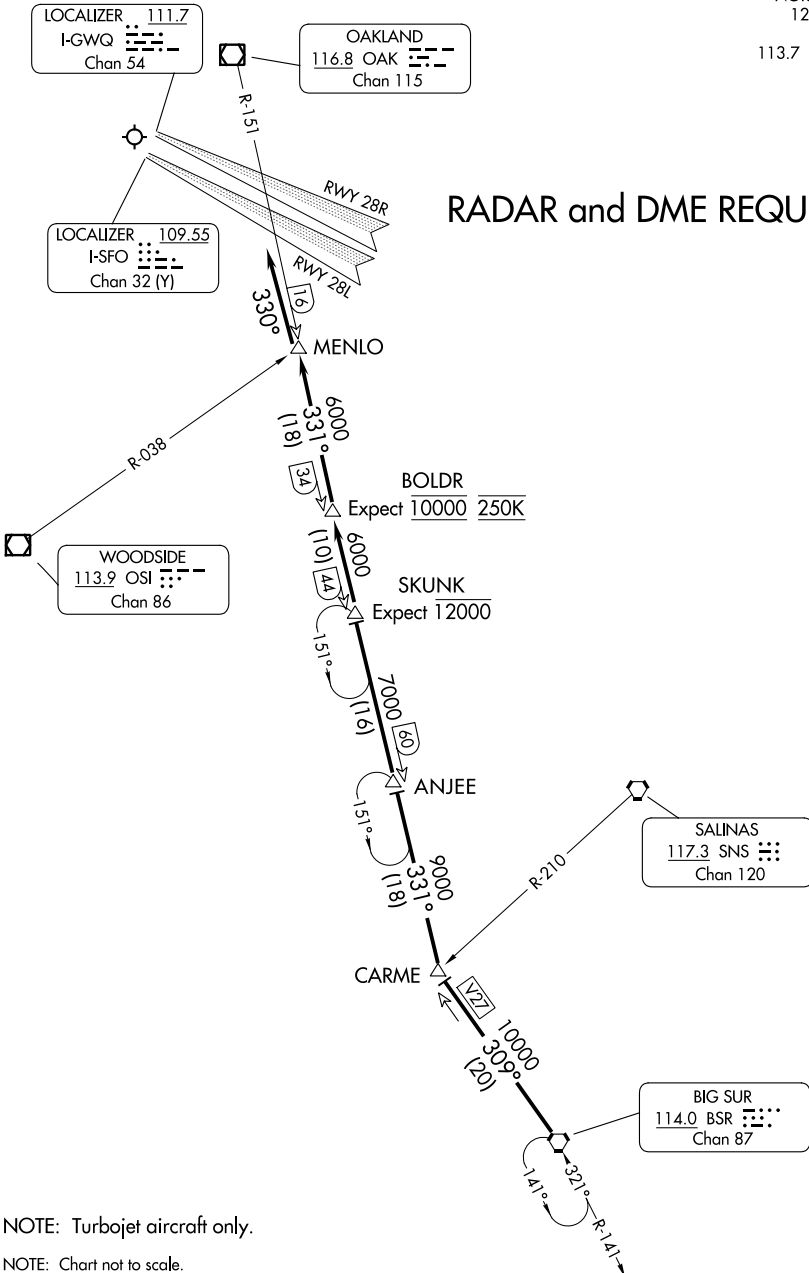

(BSR.BSR3) 23334

BIG SUR THREE ARRIVAL

AL-375 (FAA)

SAN FRANCISCO INTL (SFO)
SAN FRANCISCO, CALIFORNIA

OAKLAND CENTER
125.45 307.3
NORCAL APP CON
128.575 254.25
D-ATIS
113.7 115.8 118.85

RADAR and DME REQUIRED

SW-2, 21 MAR 2024 to 18 APR 2024

SW-2, 21 MAR 2024 to 18 APR 2024

BIG SUR THREE ARRIVAL

(BSR.BSR3) 15SEP16

SAN FRANCISCO, CALIFORNIA
SAN FRANCISCO INTL (SFO)