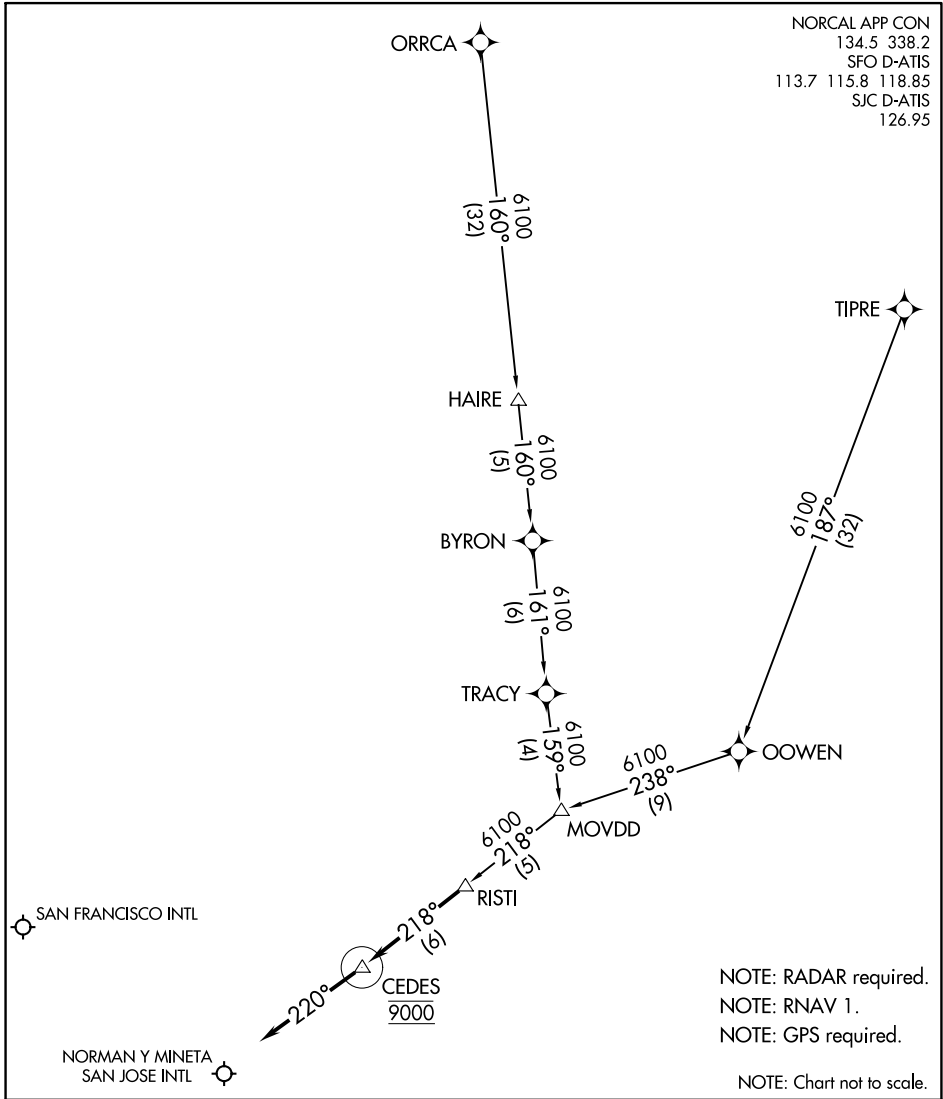

RISTI ONE ARRIVAL (RNAV)

AL-375 (FAA)

SAN FRANCISCO, CALIFORNIA

NORCAL APP CON
 134.5 338.2
 SFO D-ATIS
 113.7 115.8 118.85
 SJC D-ATIS
 126.95

SW-2, 21 MAR 2024 to 18 APR 2024

SW-2, 21 MAR 2024 to 18 APR 2024

ARRIVAL ROUTE DESCRIPTION

ORRCA TRANSITION (ORRCA.RISTI1)

TIPRE TRANSITION (TIPRE.RISTI1)

LANDING KSFO/KSJC: From RISTI on track 218° to cross CEDES at 9000, then on heading 220° or as assigned by ATC. Expect RADAR vectors to final approach course.