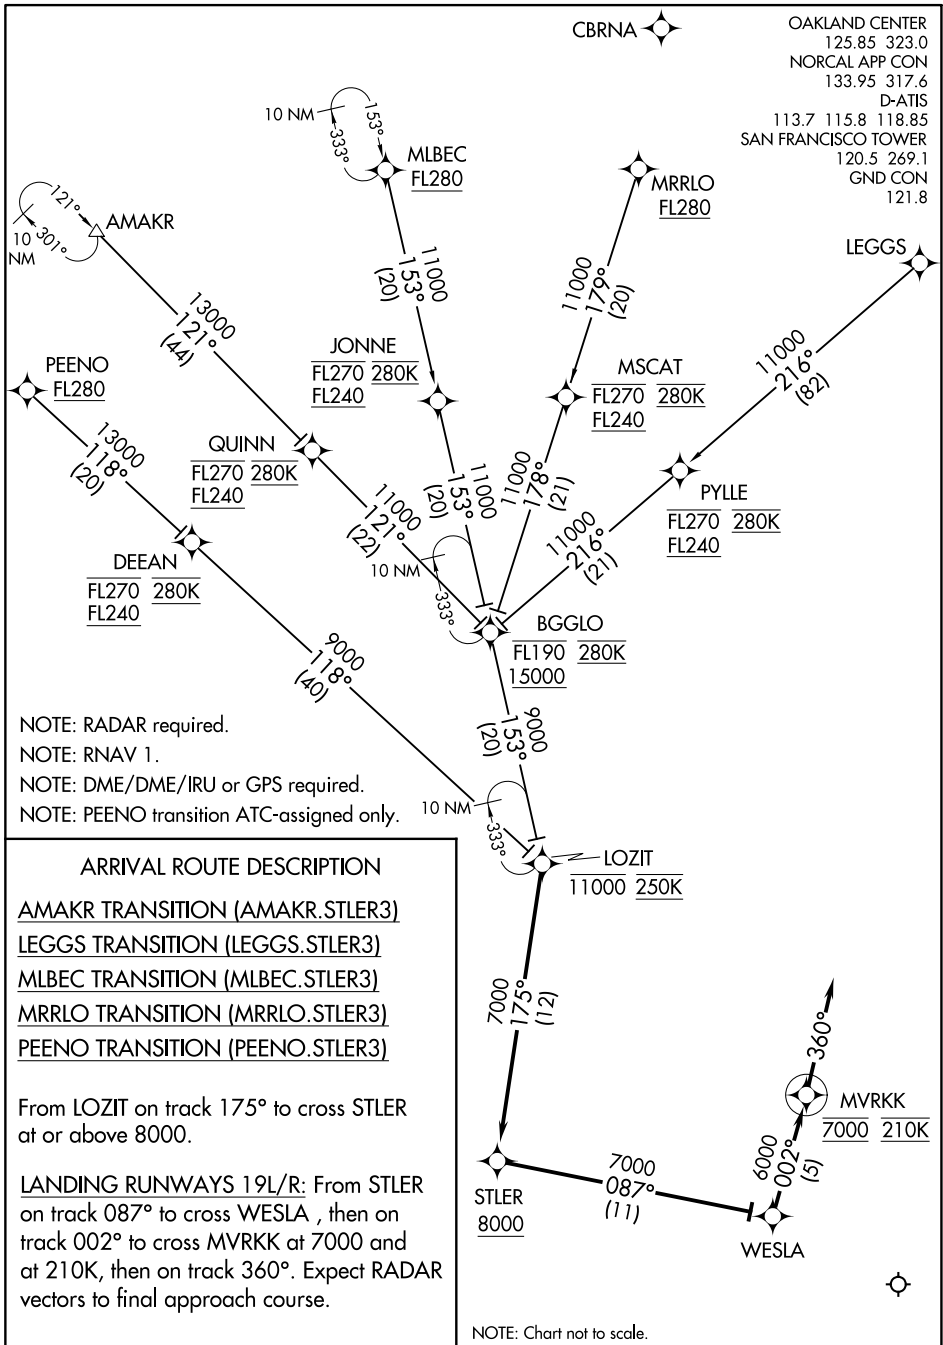

(LOZIT.STLER3) 18256

STLER THREE ARRIVAL (RNAV)

AL-375 (FAA)

SAN FRANCISCO INTL (SF'0)
SAN FRANCISCO, CALIFORNIA

SW-2, 21 MAR 2024 to 18 APR 2024

SW-2, 21 MAR 2024 to 18 APR 2024

STLER THREE ARRIVAL (RNAV)

(LOZIT.STLER3) 13SEP18

SAN FRANCISCO, CALIFORNIA
SAN FRANCISCO INTL (SF'0)