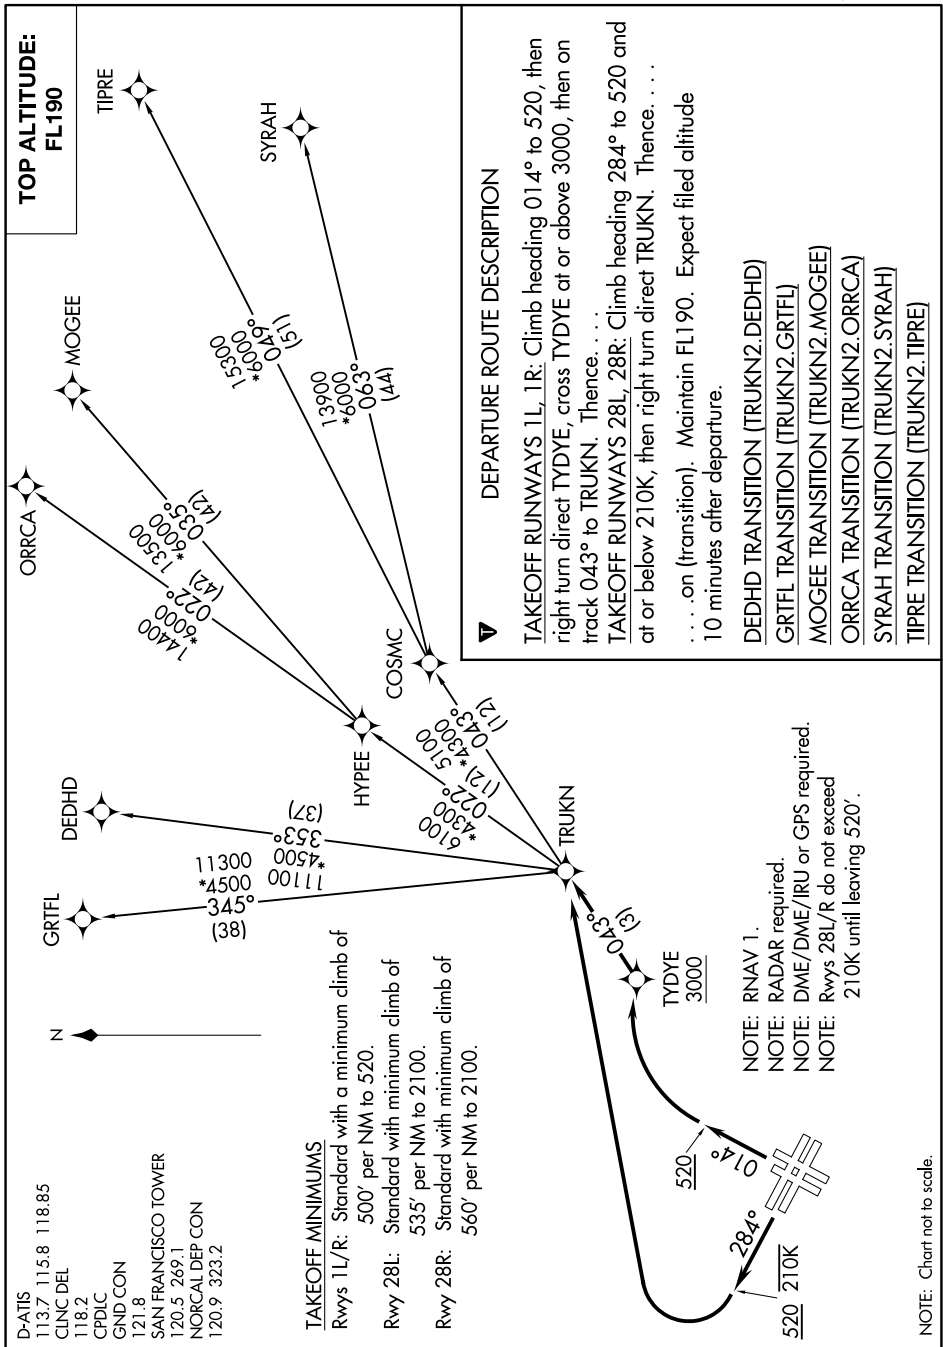

TRUKN TWO DEPARTURE (RNAV)

AL-375 (FAA)

SAN FRANCISCO INTL (SFO)
SAN FRANCISCO, CALIFORNIA

SW-2, 21 MAR 2024 to 18 APR 2024

SW-2, 21 MAR 2024 to 18 APR 2024

TRUKN TWO DEPARTURE (RNAV)

(TRUKN2.TRUKN) 25JUN15

SAN FRANCISCO, CALIFORNIA
SAN FRANCISCO INTL (SFO)

NOTE: Chart not to scale.