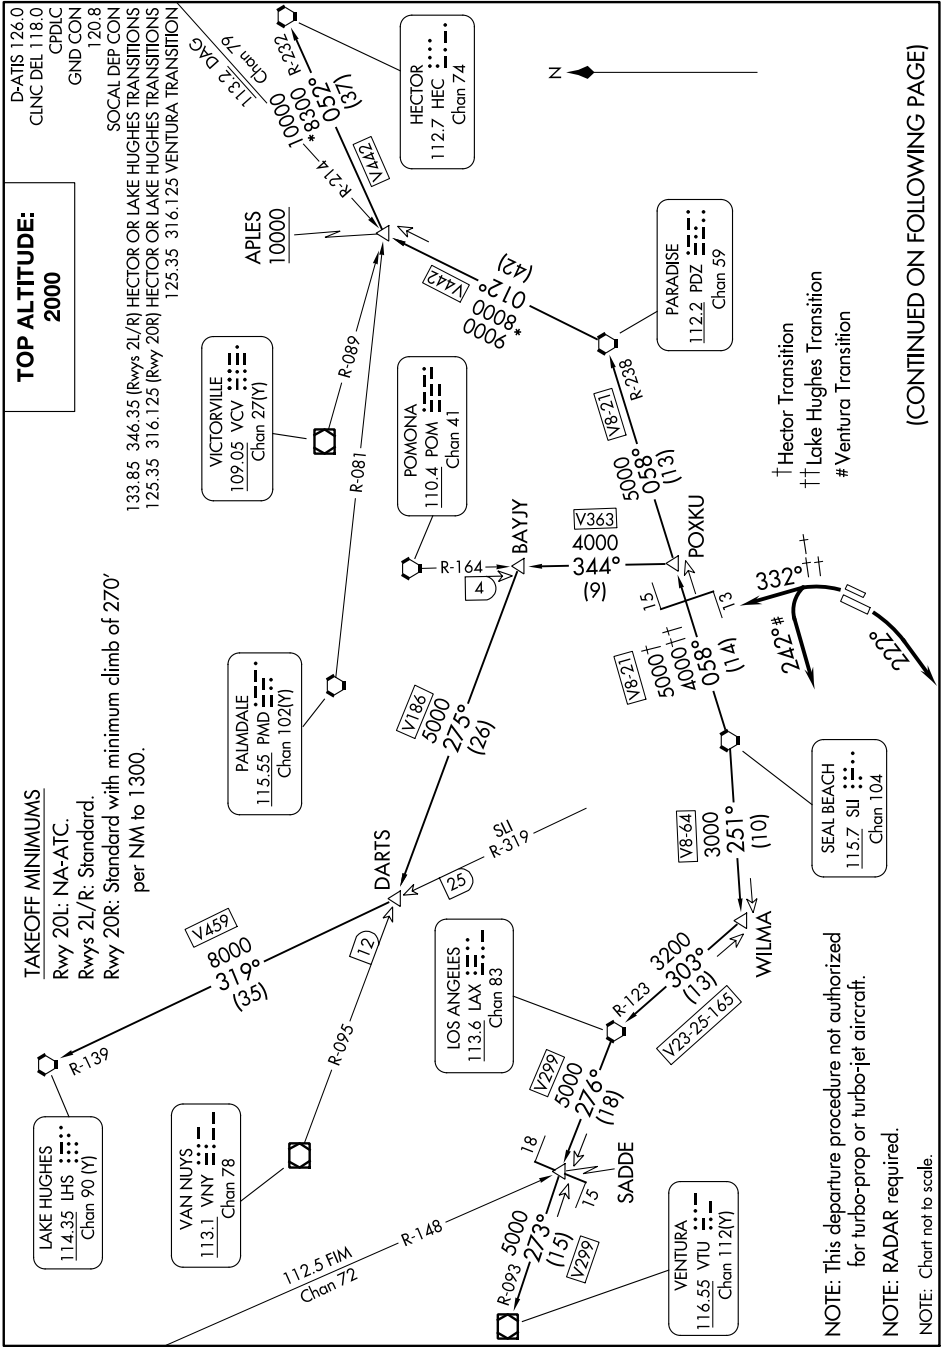

ANAHEIM ONE DEPARTURE

SW-3, 21 MAR 2024 to 18 APR 2024

(CONTINUED ON FOLLOWING PAGE)

ANAHEIM ONE DEPARTURE

SW-3, 21 MAR 2024 to 18 APR 2024