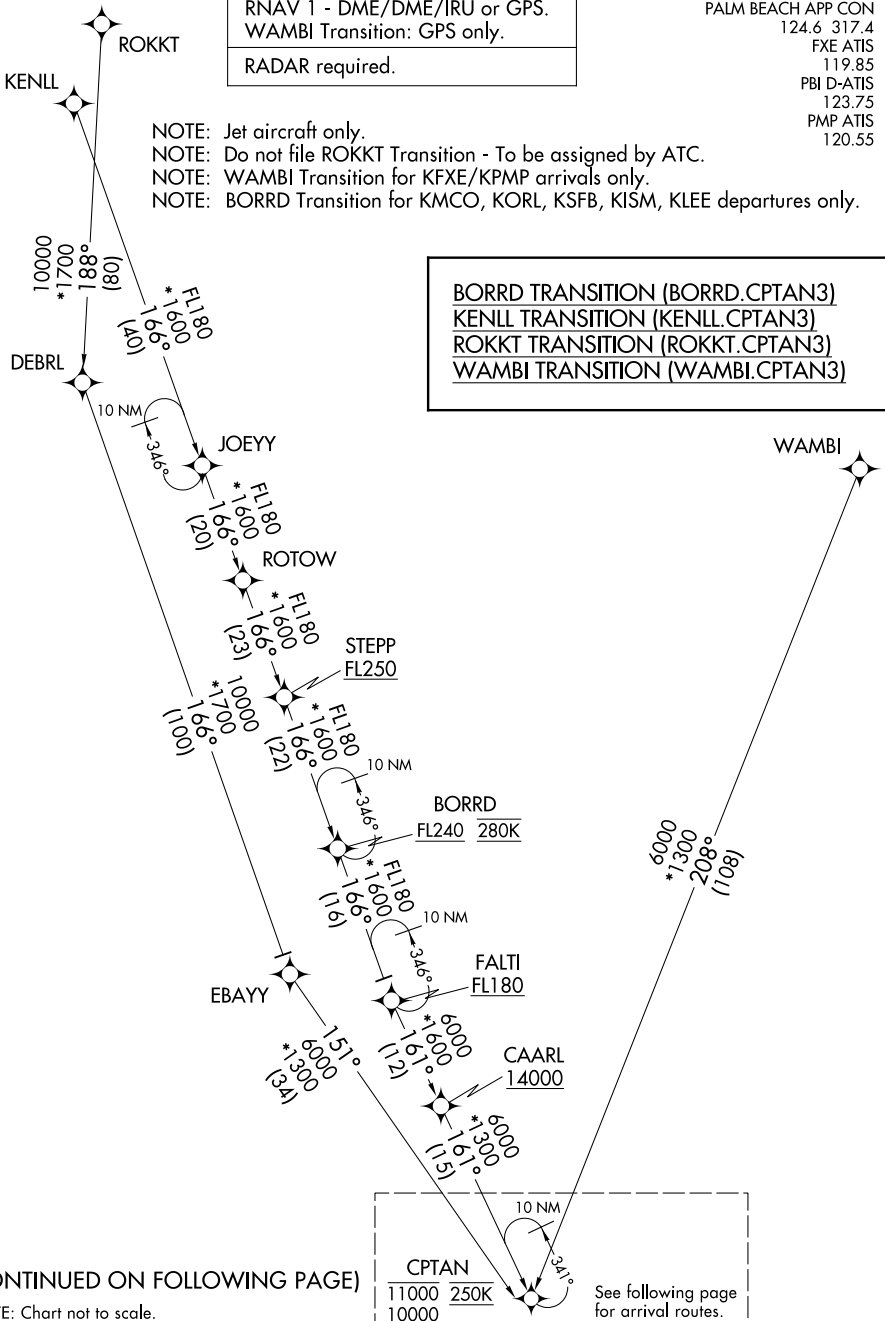

# CPTAN THREE ARRIVAL (RNAV) Transition Routes

WEST PALM BEACH, FLORIDA

RNAV 1 - DME/DME/IRU or GPS. WAMBI Transition: GPS only.
RADAR required.

PALM BEACH APP CON  
124.6 317.4  
FXE ATIS  
119.85  
PBI D-ATIS  
123.75  
PMP ATIS  
120.55

- NOTE: Jet aircraft only.
- NOTE: Do not file ROKKT Transition - To be assigned by ATC.
- NOTE: WAMBI Transition for KFEX/KPMP arrivals only.
- NOTE: BORRD Transition for KMCO, KORL, KSF, KISM, KLEE departures only.

BORRD TRANSITION (BORRD.CPTAN3)  
KENLL TRANSITION (KENLL.CPTAN3)  
ROKKT TRANSITION (ROKKT.CPTAN3)  
WAMBI TRANSITION (WAMBI.CPTAN3)

SE-3, 21 MAR 2024 to 18 APR 2024

SE-3, 21 MAR 2024 to 18 APR 2024

(CONTINUED ON FOLLOWING PAGE)

# CPTAN THREE ARRIVAL (RNAV) Transition Routes

WEST PALM BEACH, FLORIDA