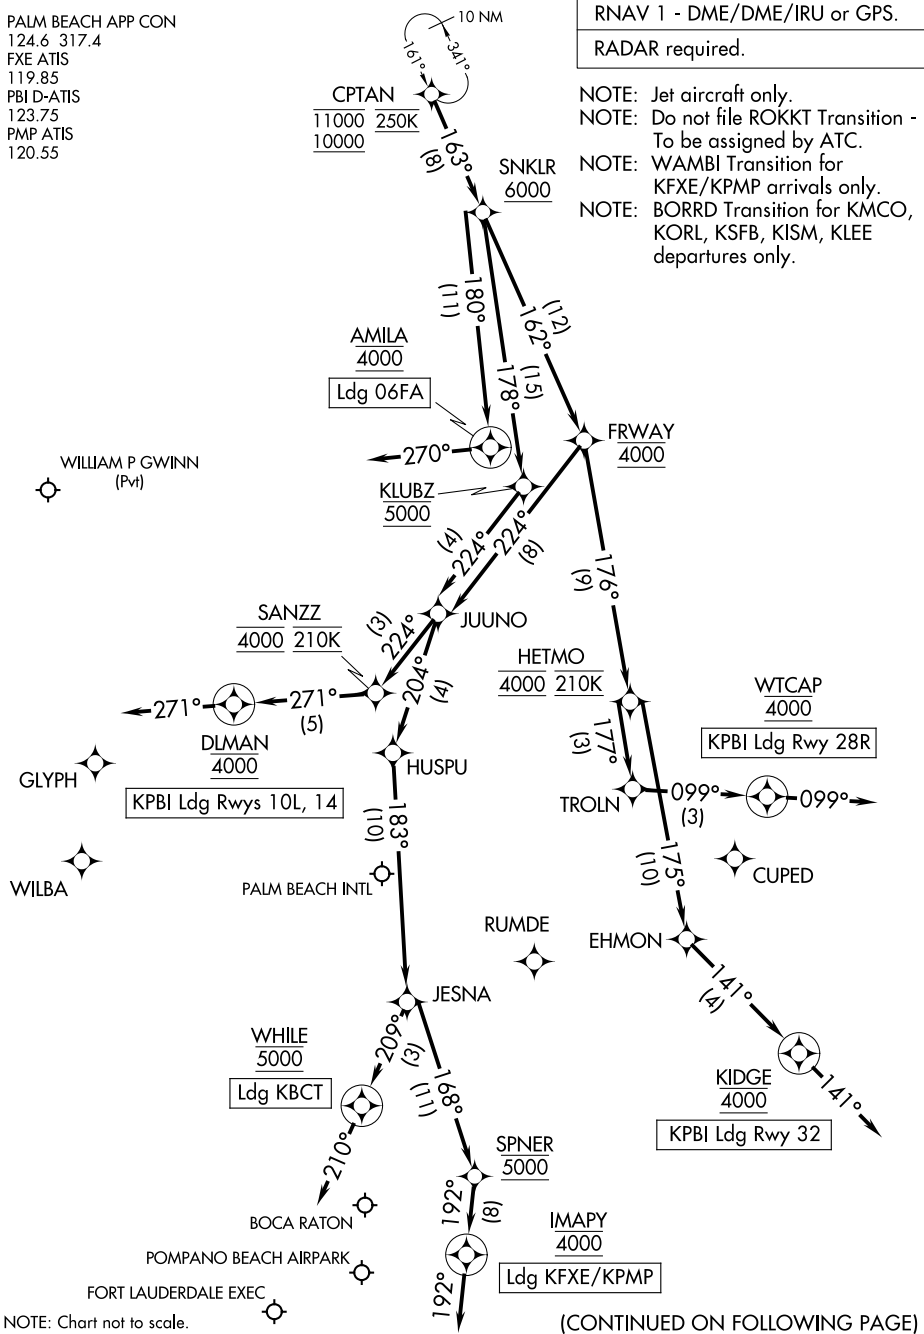

# CPTAN THREE ARRIVAL (RNAV) Arrival Routes

WEST PALM BEACH, FLORIDA

PALM BEACH APP CON  
 124.6 317.4  
 FXE ATIS  
 119.85  
 PBI D-ATIS  
 123.75  
 PMP ATIS  
 120.55

RNAV 1 - DME/DME/IRU or GPS.

RADAR required.

- NOTE: Jet aircraft only.
- NOTE: Do not file ROKKT Transition - To be assigned by ATC.
- NOTE: WAMBI Transition for KFEX/KPMP arrivals only.
- NOTE: BORRD Transition for KMCO, KORL, KSFB, KISM, KLEE departures only.

NOTE: Chart not to scale.

(CONTINUED ON FOLLOWING PAGE)

SE-3, 21 MAR 2024 to 18 APR 2024

SE-3, 21 MAR 2024 to 18 APR 2024