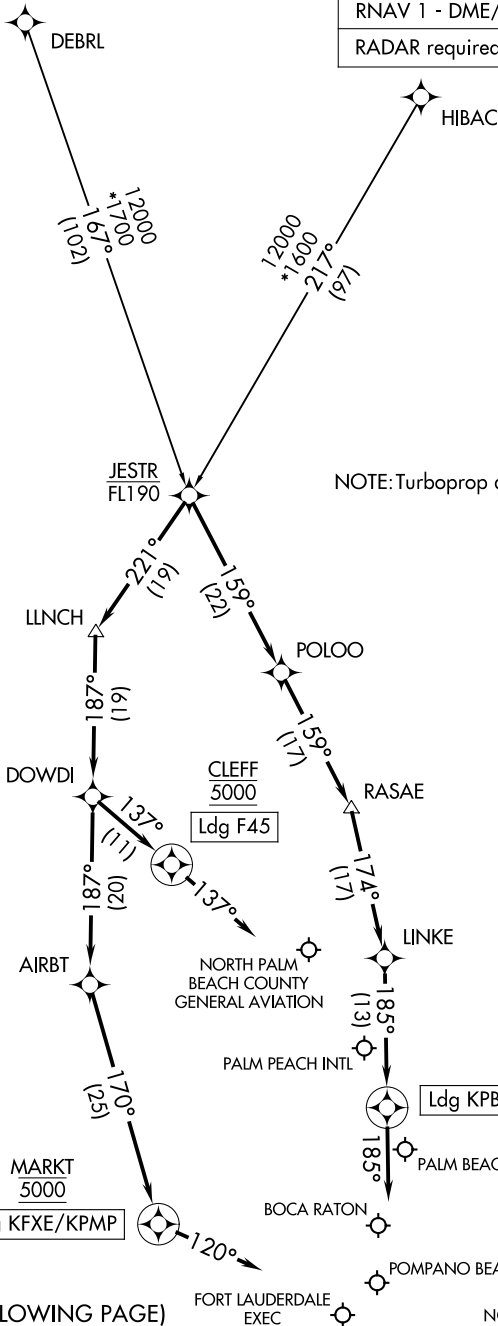

JESTR ONE ARRIVAL (RNAV)

WEST PALM BEACH, FLORIDA

PALM BEACH APP CON
 124.6 317.4
 FXE ATIS
 119.85
 PBI D-ATIS
 123.75
 PMP ATIS
 120.55

RNAV 1 - DME/DME/IRU or GPS.

RADAR required.

(NARRATIVE ON FOLLOWING PAGE)

NOTE: Chart not to scale.

JESTR ONE ARRIVAL (RNAV)

WEST PALM BEACH, FLORIDA