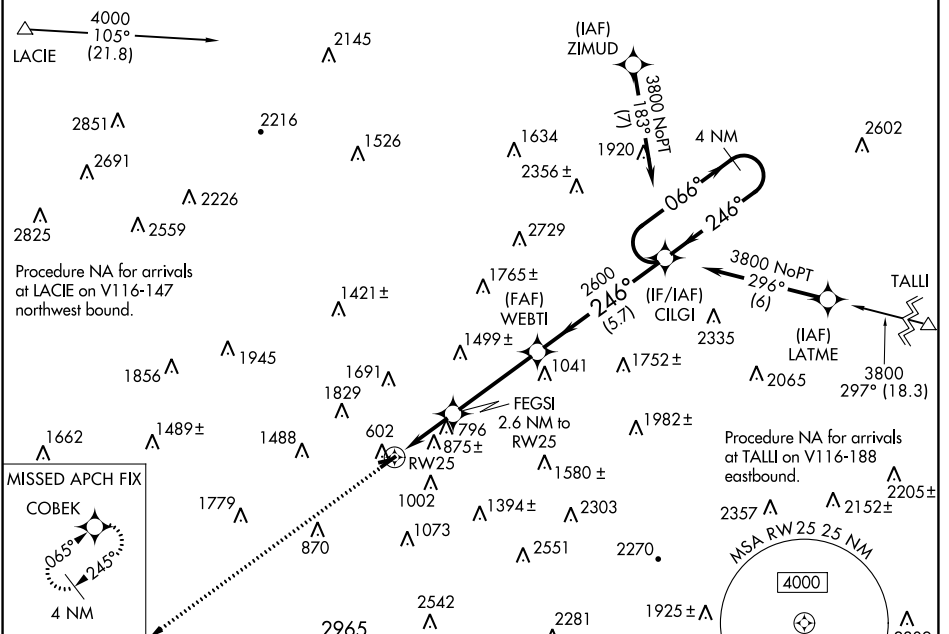

WAAS CH 45824 W25A	APP CRS 246°	Rwy Idg TDZE 543 Apt Elev 544
--	------------------------	---

RNAV (GPS) RWY 25

WILKES-BARRE WYOMING VALLEY (WBW)

RNP APCH.

NA Circling NA to Rwys 9 and 27. Rwy 25 helicopter visibility reduction below 1 SM NA. Baro-VNAV NA. Use Wilkes-Barre/Scranton altimeter setting. Circling Rwy 7 NA at night. Circling NA NW of Rwy 7-25. Procedure NA at night.

MISSED APPROACH:
Climb to 3700 direct COBEK and hold.

AVP ASOS 135.75	WILKES-BARRE APP CON 126.3 256.7	UNICOM 122.8 (CTAF)
---------------------------	--	-------------------------------

ELEV 544	TDZE 543
-----------------	-----------------

CATEGORY	A	B	C	D
LPV DA		NA		
LNAV/VNAV DA	NA			
LNAV MDA	1240-1	697 (700-1)	NA	
CIRCLING	1320-1 776 (800-1)	1380-1 1/4 836 (900-1 1/4)	NA	

NE-4, 21 MAR 2024 to 18 APR 2024

NE-4, 21 MAR 2024 to 18 APR 2024