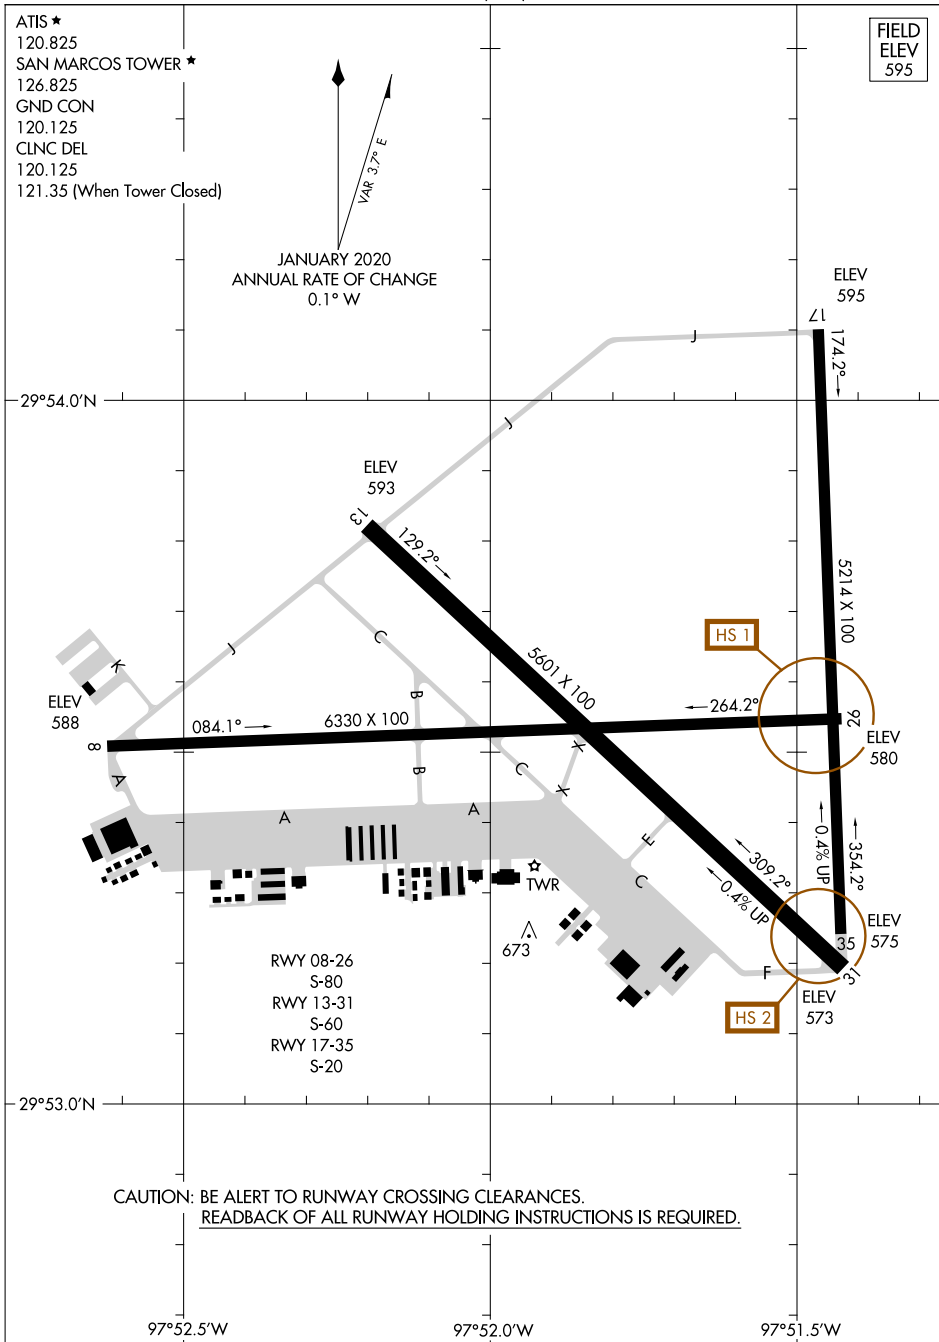

24025

AIRPORT DIAGRAM

AL-502 (FAA)

SAN MARCOS RGNL (HYI)
AUSTIN, TEXAS

ATIS ★
 120.825
 SAN MARCOS TOWER ★
 126.825
 GND CON
 120.125
 CLNC DEL
 120.125
 121.35 (When Tower Closed)

FIELD
 ELEV
 595

JANUARY 2020
 ANNUAL RATE OF CHANGE
 0.1° W

SC-3, 21 MAR 2024 to 18 APR 2024

SC-3, 21 MAR 2024 to 18 APR 2024

AIRPORT DIAGRAM

24025

AUSTIN, TEXAS
SAN MARCOS RGNL (HYI)