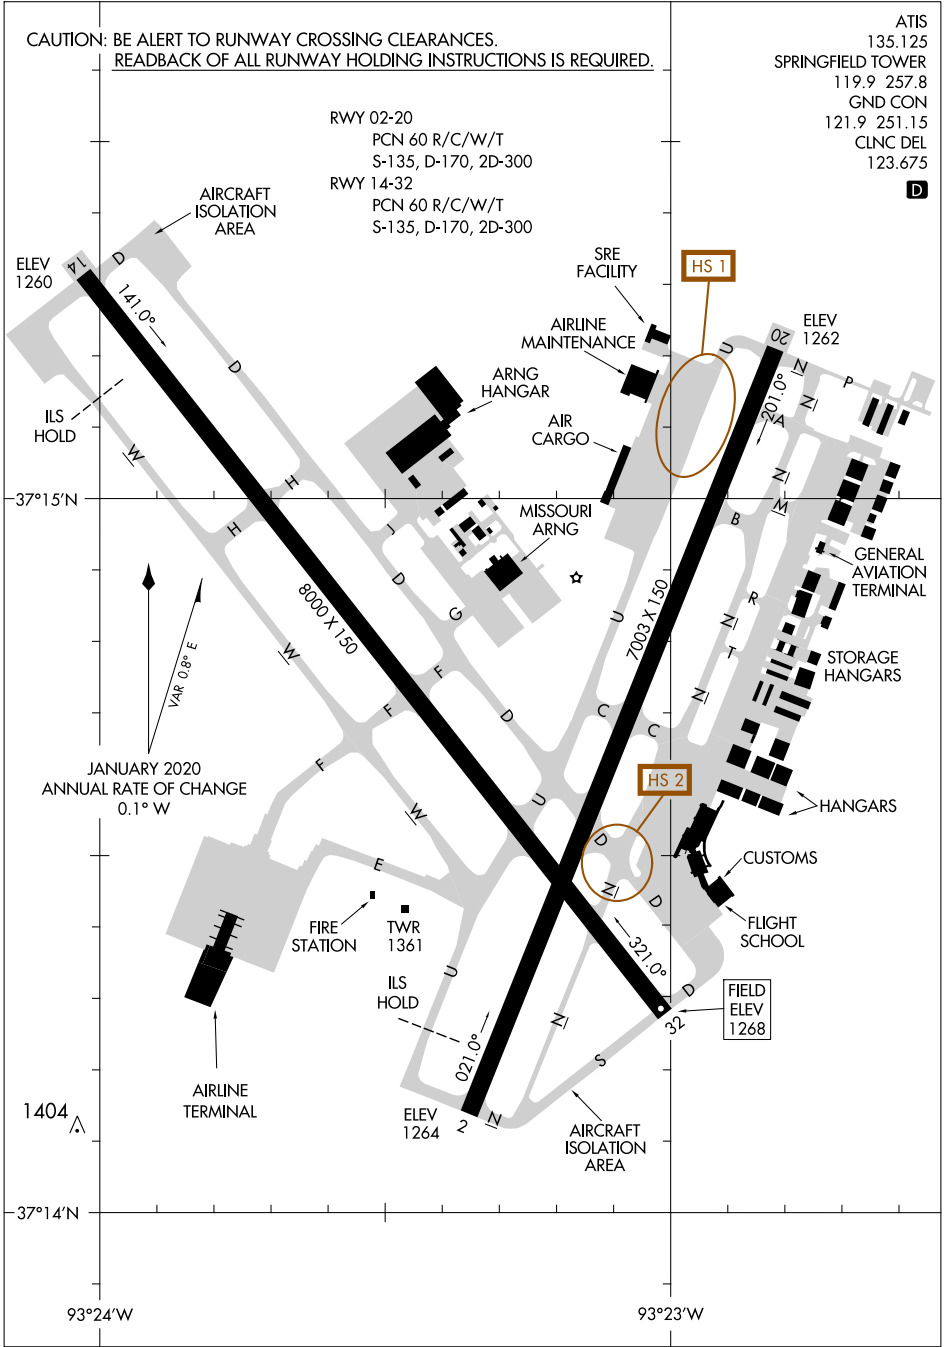

24081

AIRPORT DIAGRAM

AL-604 (FAA)

SPRINGFIELD-BRANSON NTL (SGF)
SPRINGFIELD, MISSOURI

CAUTION: BE ALERT TO RUNWAY CROSSING CLEARANCES.
READBACK OF ALL RUNWAY HOLDING INSTRUCTIONS IS REQUIRED.

ATIS	135.125
SPRINGFIELD TOWER	119.9 257.8
GND CON	121.9 251.15
CLNC DEL	123.675

D

RWY 02-20
PCN 60 R/C/W/T
S-135, D-170, 2D-300

RWY 14-32
PCN 60 R/C/W/T
S-135, D-170, 2D-300

NC-3, 21 MAR 2024 to 18 APR 2024

NC-3, 21 MAR 2024 to 18 APR 2024

AIRPORT DIAGRAM

24081

SPRINGFIELD, MISSOURI
SPRINGFIELD-BRANSON NTL (SGF)