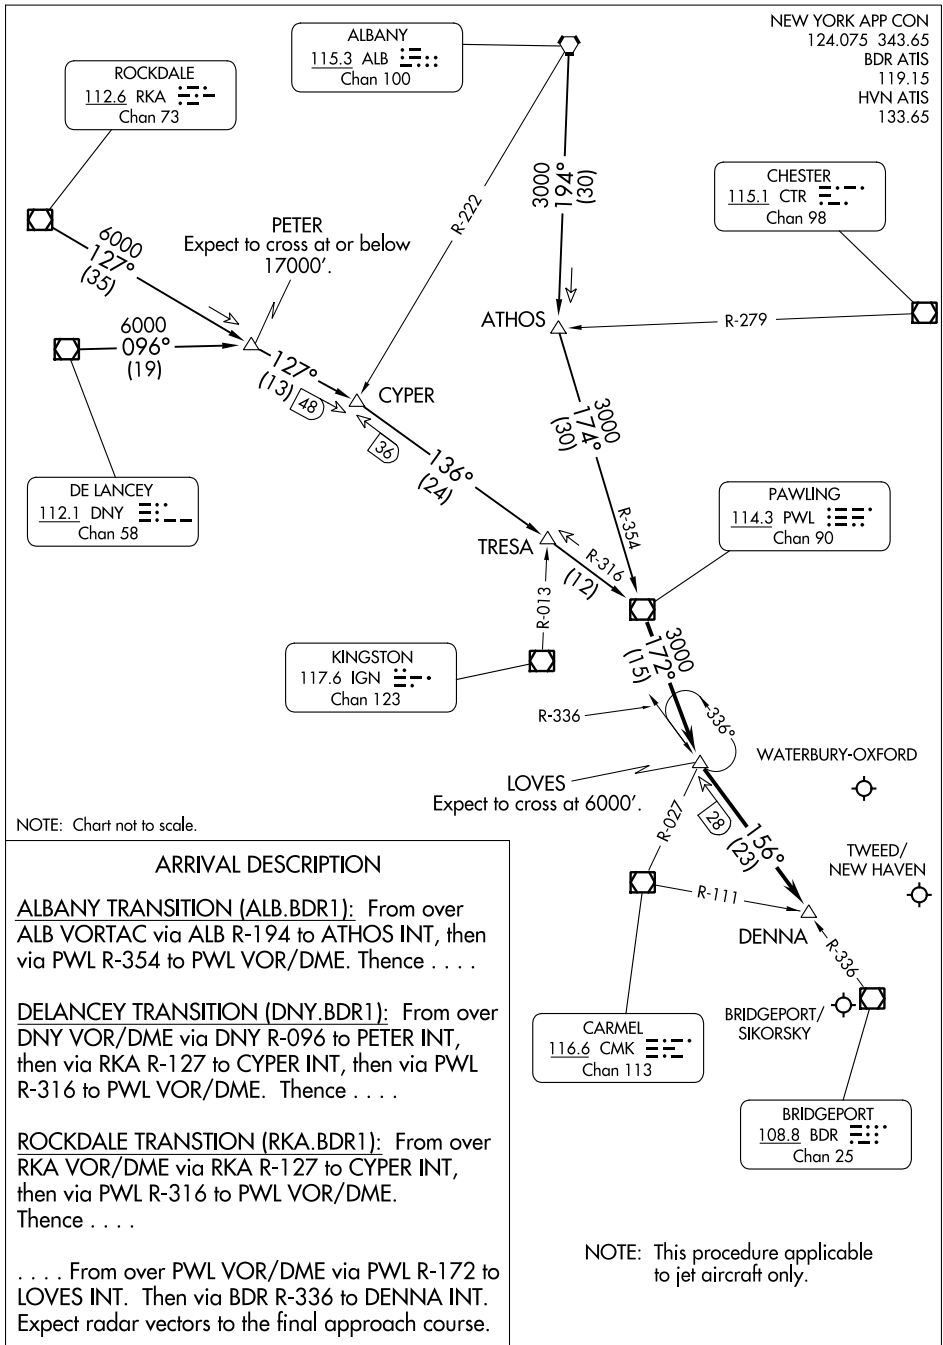

BRIDGEPORT ONE ARRIVAL

AL-621 (FAA)

BRIDGEPORT, CONNECTICUT

NE-1, 21 MAR 2024 to 18 APR 2024

NE-1, 21 MAR 2024 to 18 APR 2024

BRIDGEPORT ONE ARRIVAL

BRIDGEPORT, CONNECTICUT