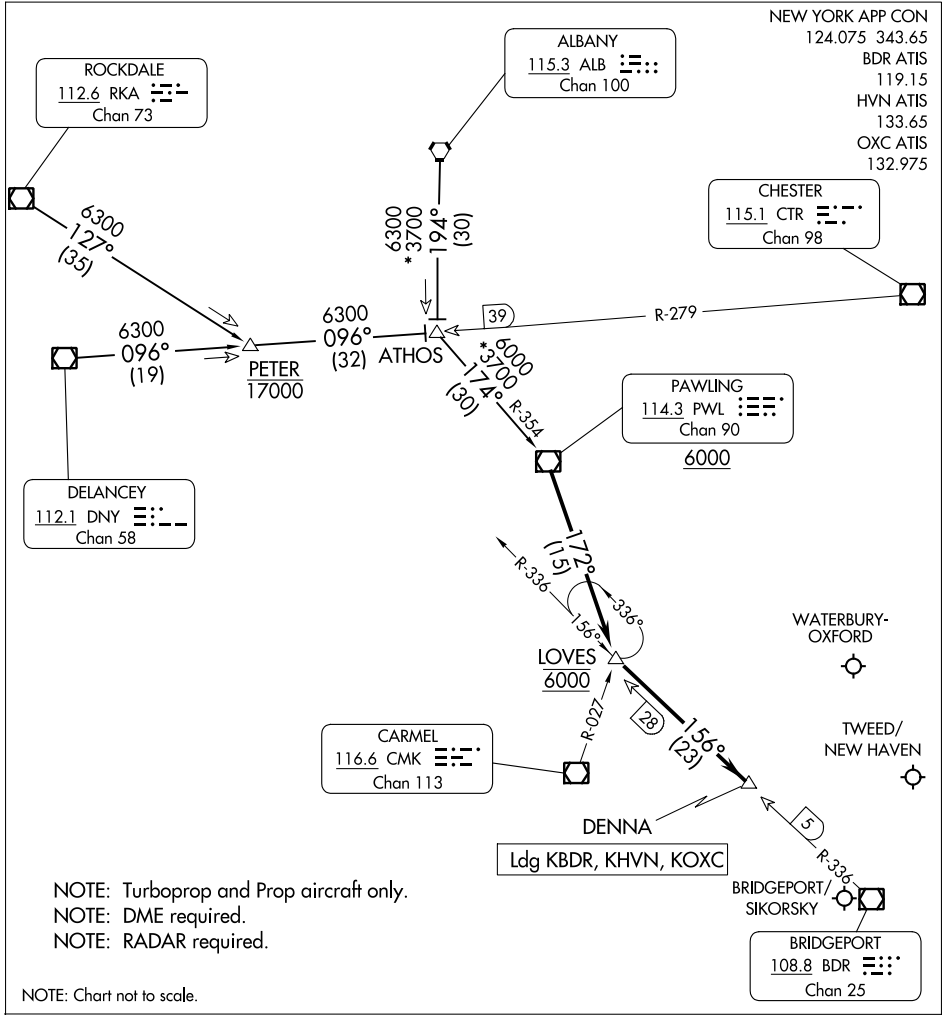

# DENNA THREE ARRIVAL

AL-621 (FAA)

BRIDGEPORT, CONNECTICUT

NE-1, 21 MAR 2024 to 18 APR 2024

NE-1, 21 MAR 2024 to 18 APR 2024

## ARRIVAL ROUTE DESCRIPTION

ALBANY TRANSITION (ALB.DENNA3): From over ALB VORTAC on ALB R-194 to ATHOS, then on PWL R-354 to PWL VOR/DME, thence....

DELANCEY TRANSITION (DNY.DENNA3): From over DNY VOR/DME on DNY R-096 to ATHOS, then on PWL R-354 to PWL VOR/DME, thence....

ROCKDALE TRANSITION (RKA.DENNA3): From over RKA VOR/DME on RKA R-127 to PETER, then on DNY R-096 to ATHOS, then on PWL R-354 to PWL VOR/DME, thence....

....from PWL VOR/DME on PWL R-172 to cross LOVES at 6000, then on BRIDGEPORT (BDR) R-336 to DENNA. Expect RADAR vectors.