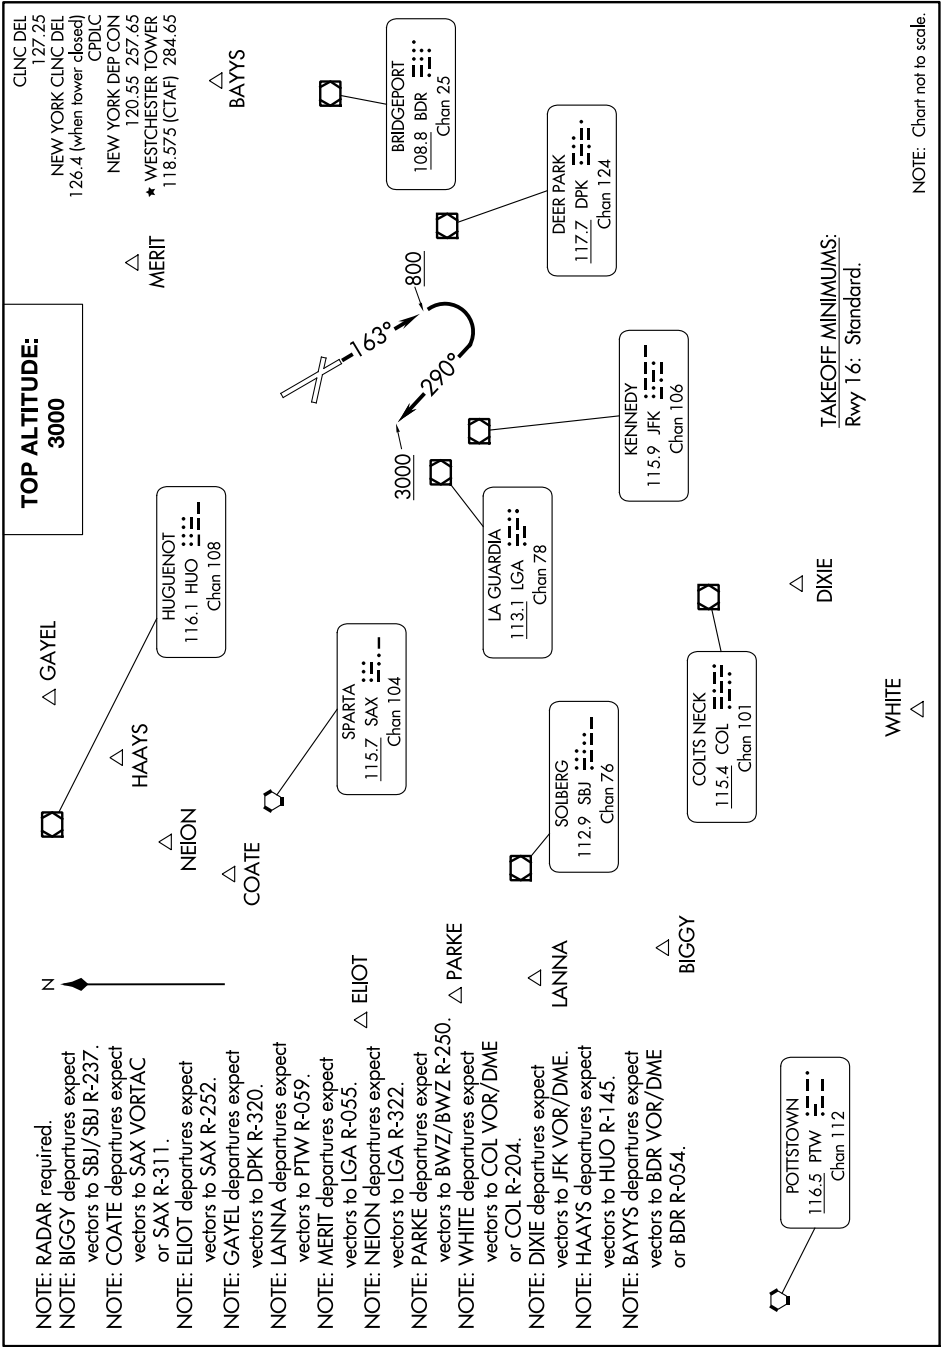

# PROP ONE DEPARTURE

WHITE PLAINS, NEW YORK

NE-2, 21 MAR 2024 to 18 APR 2024

NOTE: Chart not to scale.

TAKEOFF MINIMUMS:  
Rwy 16: Standard.

# PROP ONE DEPARTURE

NE-2, 21 MAR 2024 to 18 APR 2024