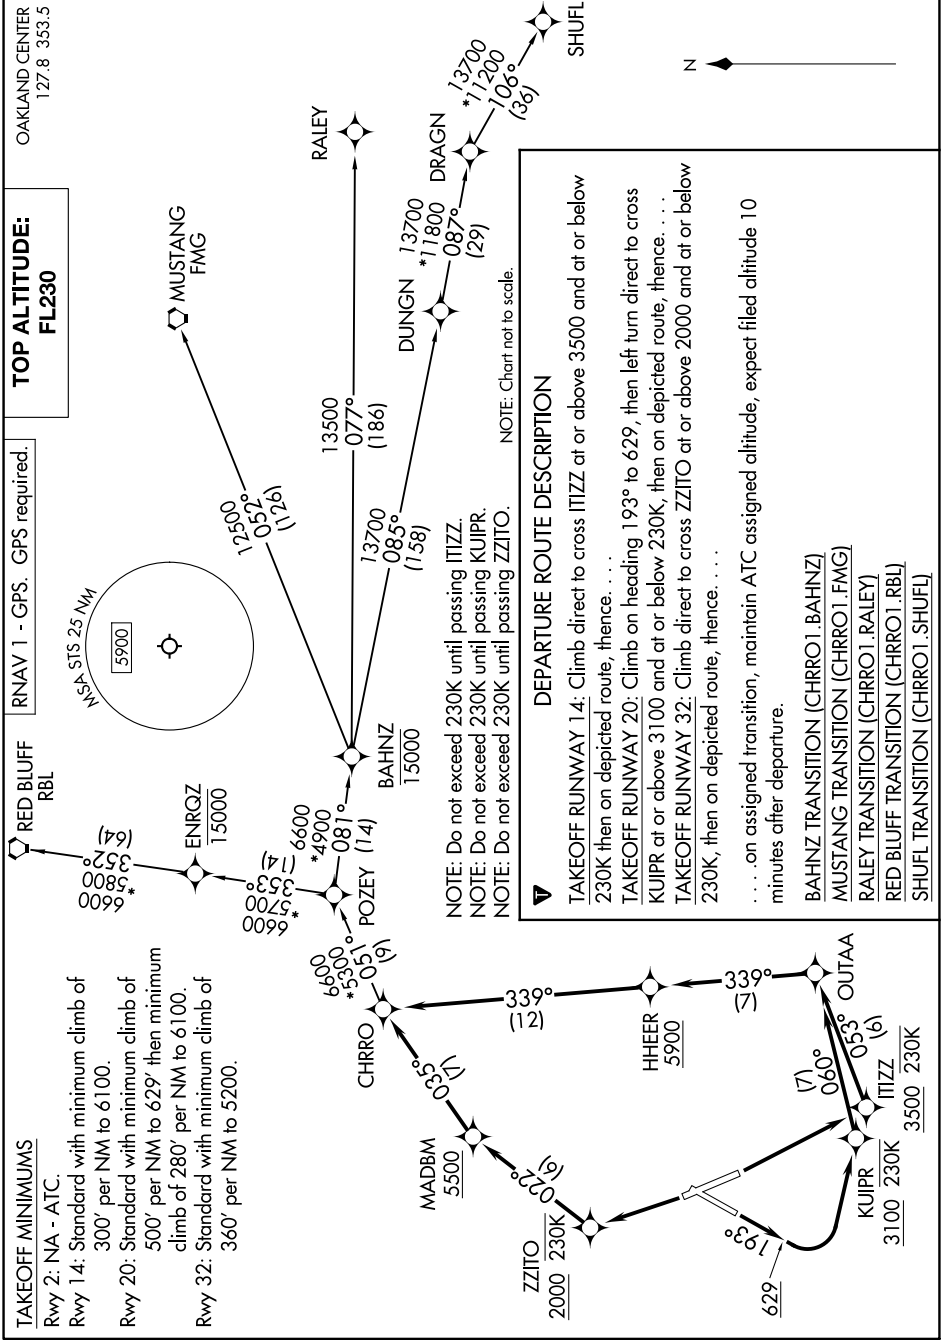

# CHRRO ONE DEPARTURE (RNAV)

SW-2, 21 MAR 2024 to 18 APR 2024

SW-2, 21 MAR 2024 to 18 APR 2024