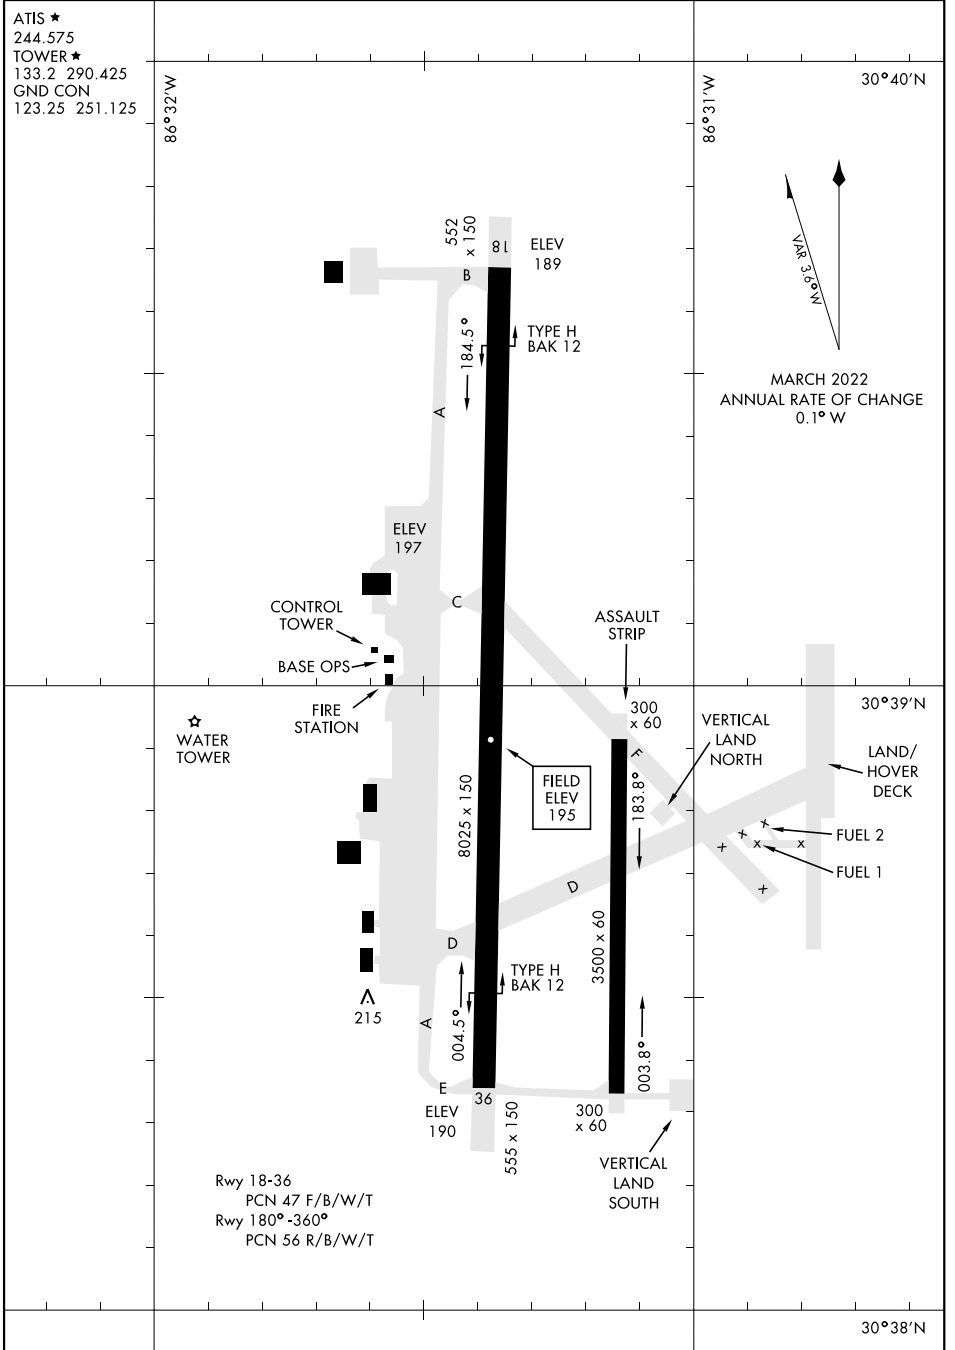

# AIRPORT DIAGRAM

AL-699 [USAF]

DUKE FLD (EGLIN AF AUX NR3) (KEGI)

VALPARAISO, FLORIDA

ATIS ★  
 244.575  
 TOWER ★  
 133.2 290.425  
 GND CON  
 123.25 251.125

86°32'W

86°31'W

30°40'N

MARCH 2022  
 ANNUAL RATE OF CHANGE  
 0.1° W

SE-3, 21 MAR 2024 to 18 APR 2024

SE-3, 21 MAR 2024 to 18 APR 2024

30°39'N

30°38'N

# AIRPORT DIAGRAM

VALPARAISO, FLORIDA

DUKE FLD (EGLIN AF AUX NR3) (KEGI)