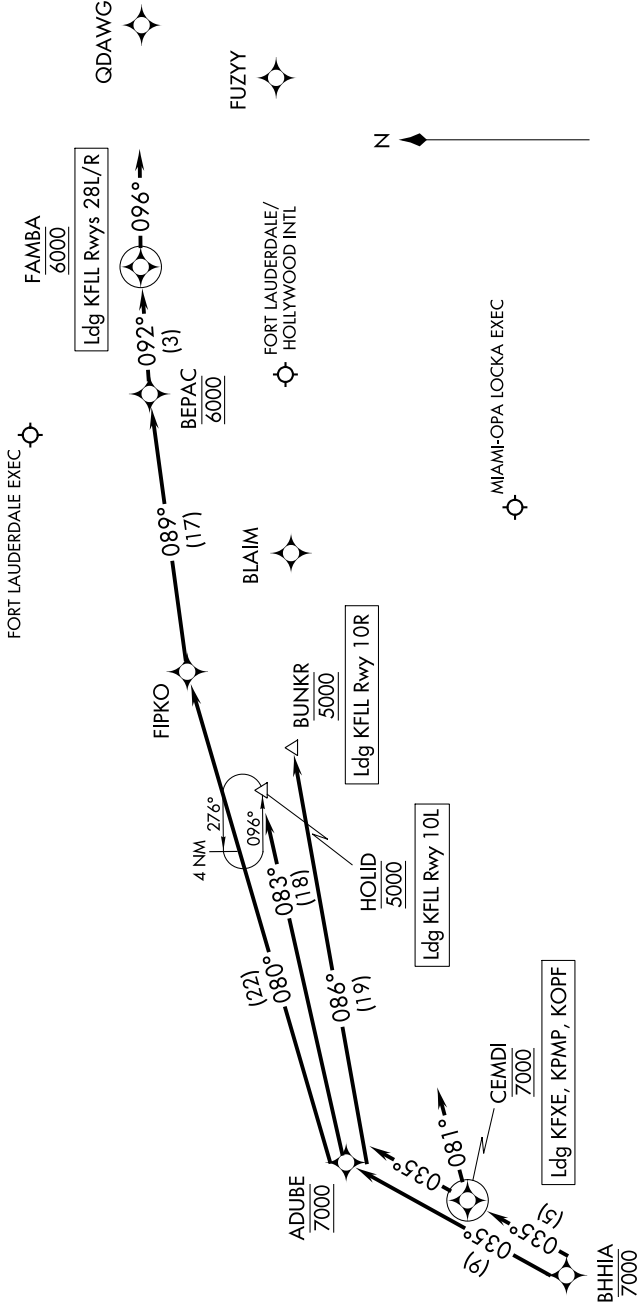

BHHIA THREE ARRIVAL (RNAV) Arrival Routes

FORT LAUDERDALE, FLORIDA

SE-3, 21 MAR 2024 to 18 APR 2024

MIAMI APP CON
120.5 350.225
FLL D-ATIS
135.0
FXE ATIS
119.85
OPF ATIS
125.9
PMP ATIS
120.55

NOTE: Jet aircraft only.

NOTE: Expect "descend via" clearance and landing direction (east or west) by ARTCC. For vertical navigation planning, FLL landing east, select Rwy 10R, FLL landing west, select Rwy 28R.

RNAV 1-DME/DME/IRU or GPS.
RADAR required.

POMPANO BEACH
AIRPARK

NOTE: Chart not to scale.

(NARRATIVE ON FOLLOWING PAGE)

SE-3, 21 MAR 2024 to 18 APR 2024

BHHIA THREE ARRIVAL (RNAV) Arrival Routes

FORT LAUDERDALE, FLORIDA