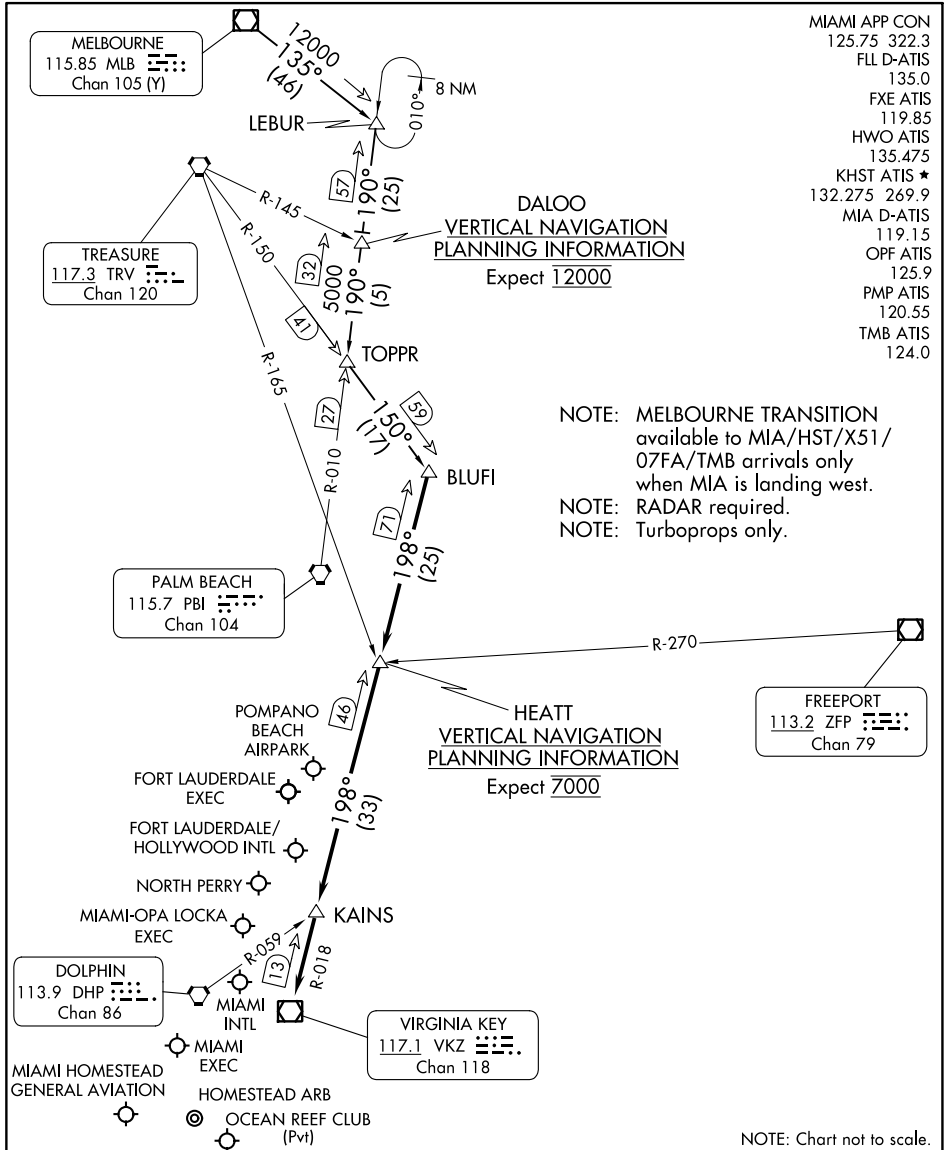

BLUFI FOUR ARRIVAL

FORT LAUDERDALE, FLORIDA

SE-3, 21 MAR 2024 to 18 APR 2024

SE-3, 21 MAR 2024 to 18 APR 2024

ARRIVAL ROUTE DESCRIPTION

MELBOURNE TRANSITION (MLB.BLUF14): From over MLB VOR/DME on MLB R-135 to LEBUR INT/MLB 46 DME, then on PBI R-010 to TOPPR INT/PBI 30 DME, then on TRV R-150 to BLUFI INT. Thence . . .
 . . . from over BLUFI INT/VKZ 71 DME on VKZ R-018 to HEATT INT/VKZ 46 DME, then on VKZ R-018 to KAINS INT, then on VKZ R-018 to VKZ VOR/DME. Expect RADAR vectors to final approach course after KAINS INT.

BLUFI FOUR ARRIVAL

FORT LAUDERDALE, FLORIDA