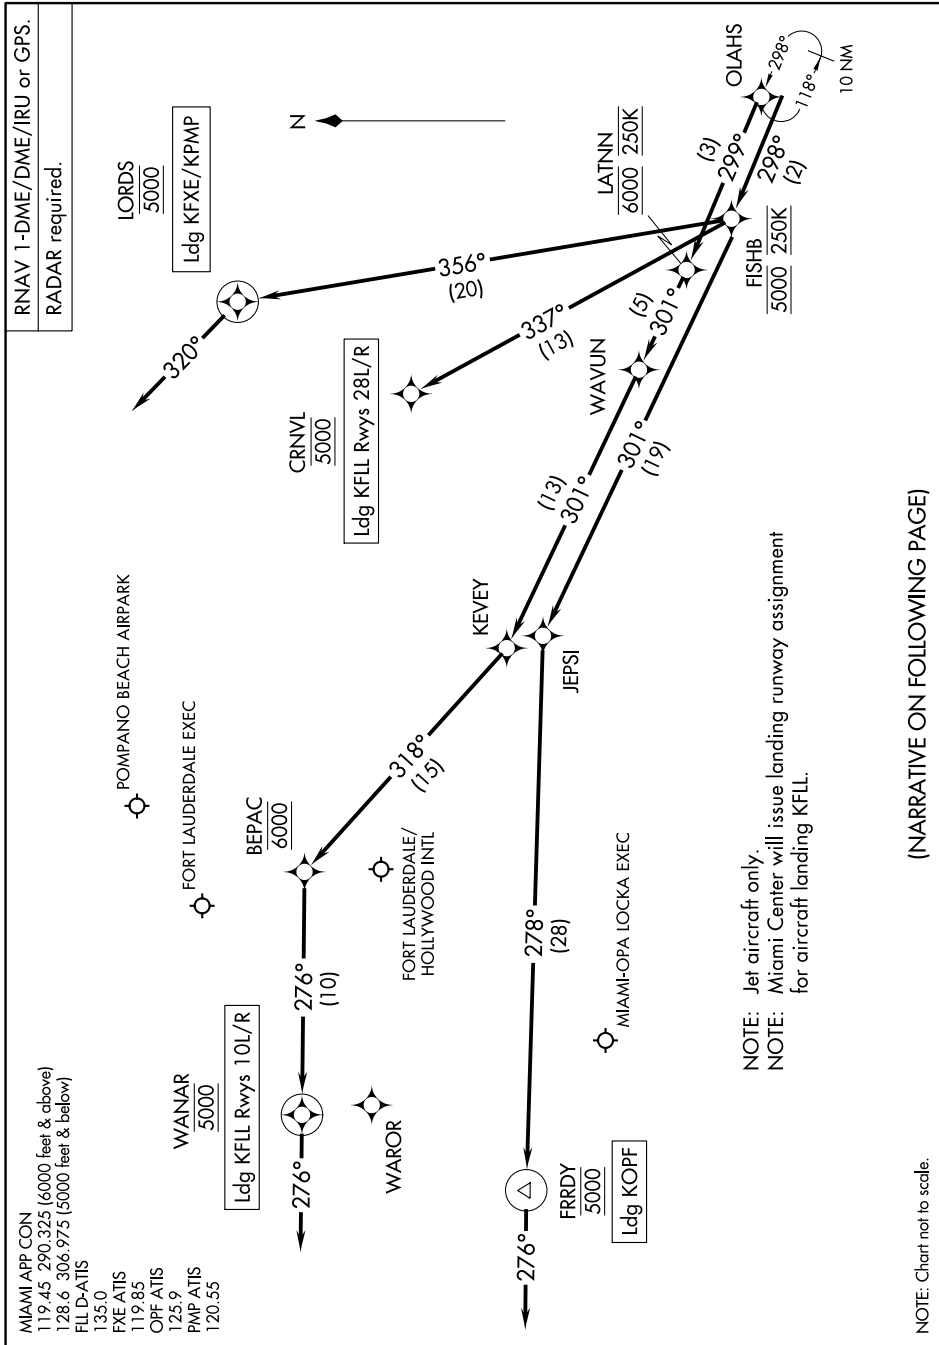

OLAH3 THREE ARRIVAL (RNAV) Arrival Routes

FORT LAUDERDALE, FLORIDA

SE-3, 21 MAR 2024 to 18 APR 2024

MIAMI APP CON
 119.45 290.325 (6000 feet & above)
 128.6 306.975 (5000 feet & below)
 FIL D-ATIS
 135.0
 FXE ATIS
 119.85
 OPF ATIS
 125.9
 PMP ATIS
 120.55

NOTE: Jet aircraft only.
 NOTE: Miami Center will issue landing runway assignment for aircraft landing KFL.

(NARRATIVE ON FOLLOWING PAGE)

SE-3, 21 MAR 2024 to 18 APR 2024

NOTE: Chart not to scale.

OLAH3 THREE ARRIVAL (RNAV) Arrival Routes

FORT LAUDERDALE, FLORIDA