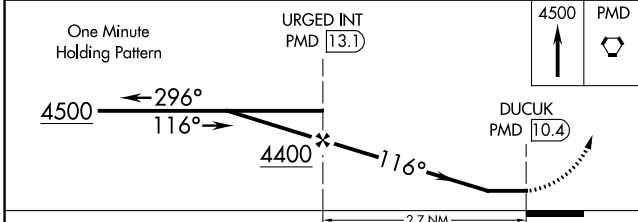

VORTAC PMD 115.55 Chan 102(Y)	APP CRS 116°	Rwy Idg TDZE Apt Elev N/A N/A 2351
---	------------------------	--

VOR-B

GENERAL WM J FOX AIRFIELD (WJF)

MISSIED APPROACH: Climb to 4500 direct PMD VORTAC and hold.

SW-3, 21 MAR 2024 to 18 APR 2024

SW-3, 21 MAR 2024 to 18 APR 2024

CATEGORY	A	B	C	D	FAF to MAP 2.7 NM					
CIRCLING	3320-1¼ 969 (1000-1¼)	3320-1½ 969 (1000-1½)	3320-3	969 (1000-3)	Knots	60	90	120	150	180
					Min:Sec	2:42	1:48	1:21	1:05	0:54