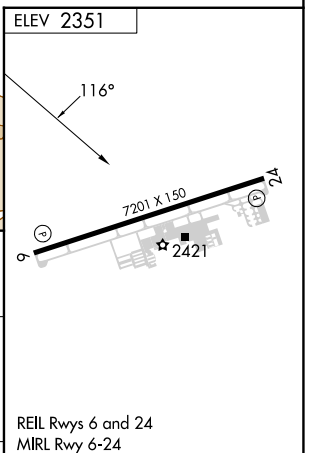

VORTAC PMD 115.55 Chan 102(Y)	APP CRS 116°	Rwy Idg TDZE Apt Elev N/A N/A 2351
---	------------------------	--

VOR-B

GENERAL WM J FOX AIRFIELD (WJF)

MISSIED APPROACH: Climb to 4500 direct PMD VORTAC and hold.

SW-3, 21 MAR 2024 to 18 APR 2024

SW-3, 21 MAR 2024 to 18 APR 2024

CATEGORY	A	B	C	D	FAF to MAP 2.7 NM					
CIRCLING	3320-1¼ 969 (1000-1¼)	3320-1½ 969 (1000-1½)	3320-3	969 (1000-3)	Knots	60	90	120	150	180
					Min:Sec	2:42	1:48	1:21	1:05	0:54