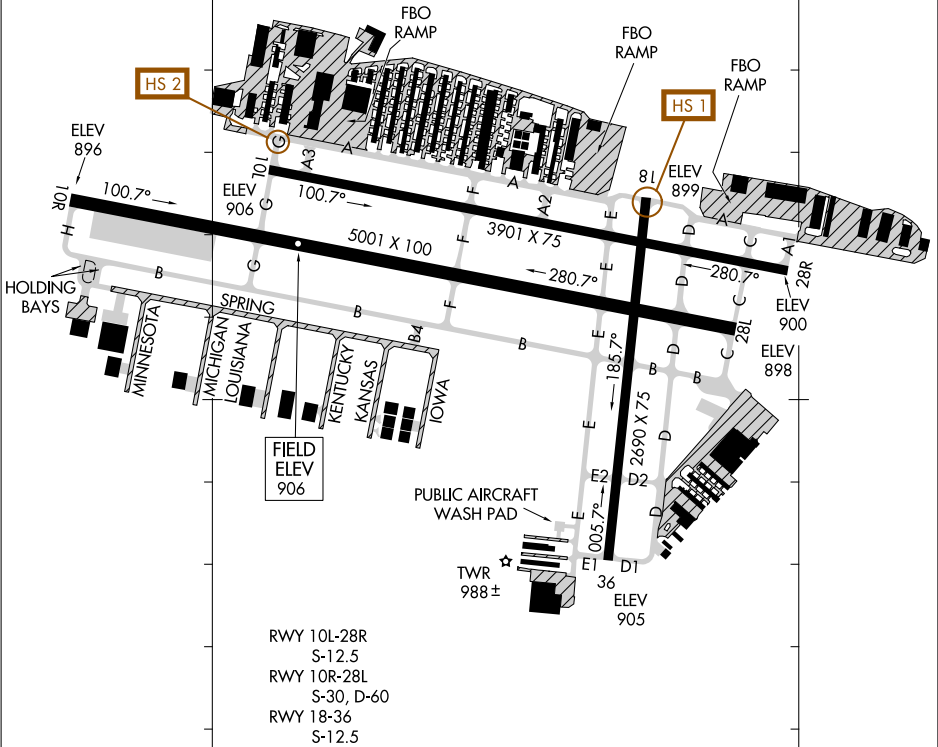

24081

AIRPORT DIAGRAM

AL-5094 (FAA)

FLYING CLOUD (FCM)
MINNEAPOLIS, MINNESOTA

ATIS
124.9
FLYING CLOUD TOWER ★
119.15
GND CON
121.7
CLNC DEL
121.7 (When Tower Closed)

44°50'N

RWY 10L-28R
S-12.5
RWY 10R-28L
S-30, D-60
RWY 18-36
S-12.5

NC-1, 21 MAR 2024 to 18 APR 2024

NC-1, 21 MAR 2024 to 18 APR 2024

44°49'N

CAUTION: BE ALERT TO RUNWAY CROSSING CLEARANCES.
READBACK OF ALL RUNWAY HOLDING INSTRUCTIONS IS REQUIRED.

93°28'W

93°27'W

AIRPORT DIAGRAM

24081

MINNEAPOLIS, MINNESOTA
FLYING CLOUD (FCM)