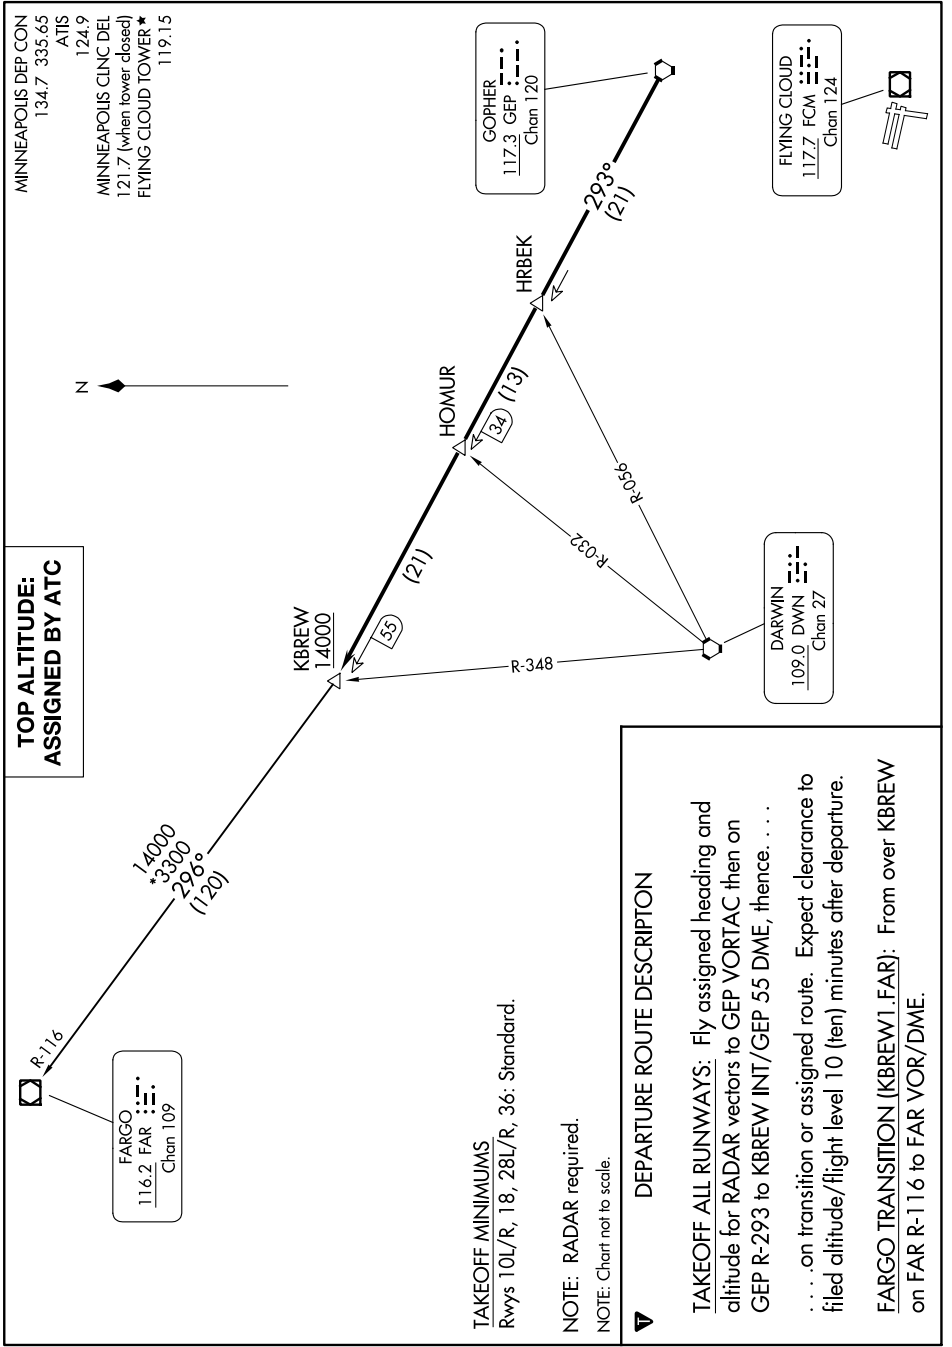

(KBREW1.KBREW) 23334
KBREW ONE DEPARTURE

AL-5094 (FAA)

FLYING CLOUD (FCM)
 MINNEAPOLIS, MINNESOTA

NC-1, 21 MAR 2024 to 18 APR 2024

(KBREW1.KBREW) 01FEB18
KBREW ONE DEPARTURE

MINNEAPOLIS, MINNESOTA
 FLYING CLOUD (FCM)

NC-1, 21 MAR 2024 to 18 APR 2024