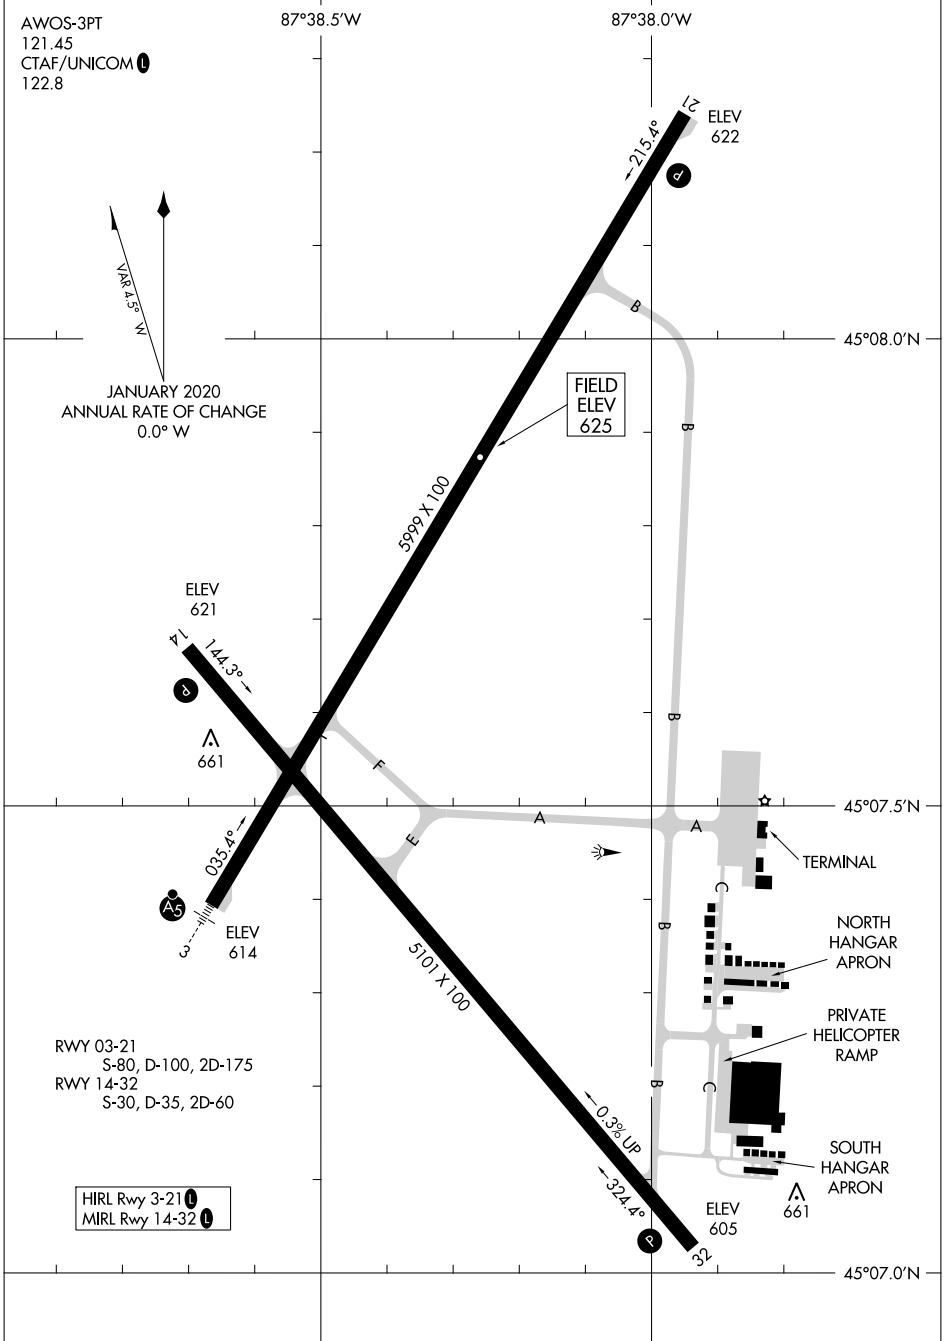

24025

AIRPORT DIAGRAM

AL-5145 (FAA)

MENOMINEE RGNL (MNM)
MENOMINEE, MICHIGAN

EC-1, 21 MAR 2024 to 18 APR 2024

EC-1, 21 MAR 2024 to 18 APR 2024

AIRPORT DIAGRAM

24025

MENOMINEE, MICHIGAN
MENOMINEE RGNL (MNM)