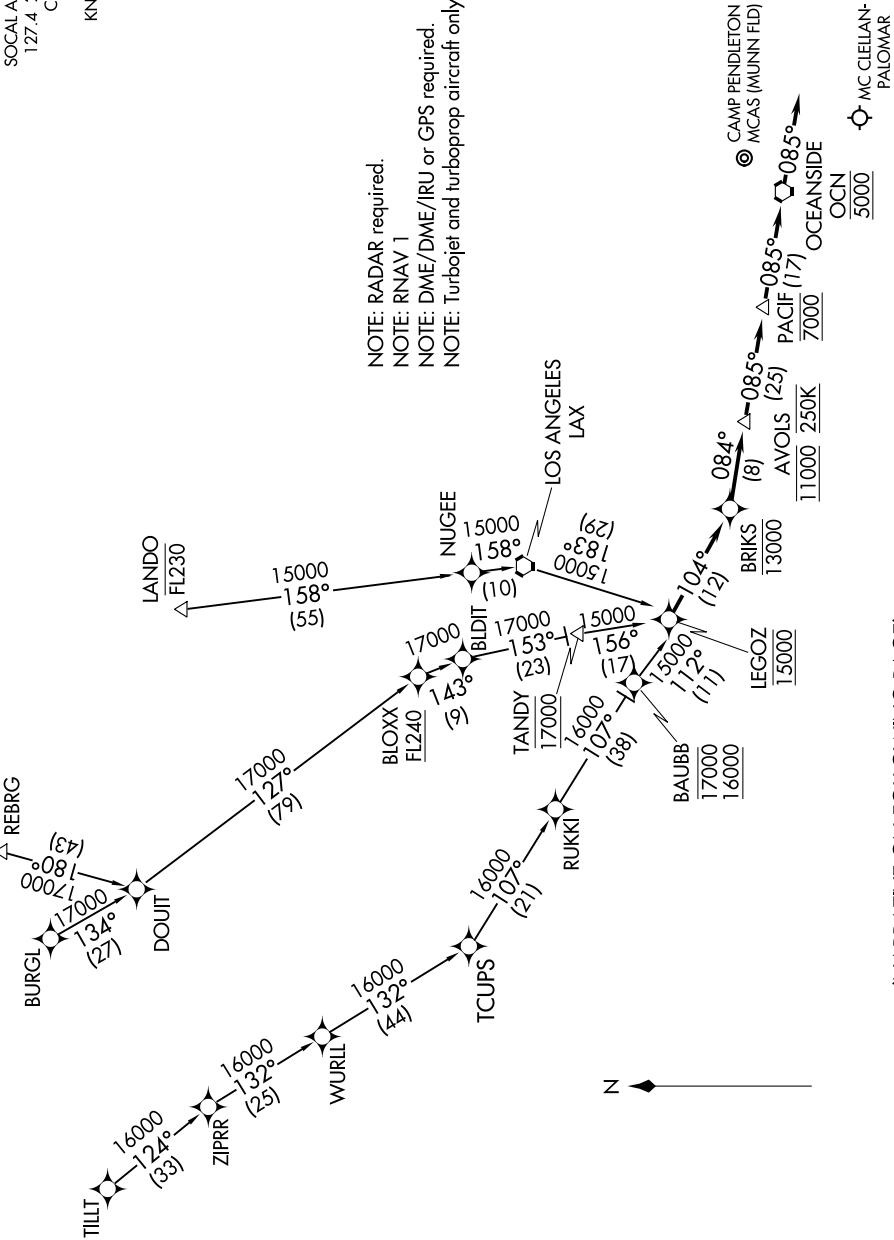

LEGOZ TWO ARRIVAL (RNAV)

SOCAL APP CON
127.4 263.025
CRQ ATIS
120.15
KNFG ATIS *
285.45

NOTE: RADAR required.
NOTE: RNAV 1
NOTE: DME/DME/IRU or GPS required.
NOTE: Turbojet and turboprop aircraft only.

(NARRATIVE ON FOLLOWING PAGE)

NOTE: Chart not to scale.