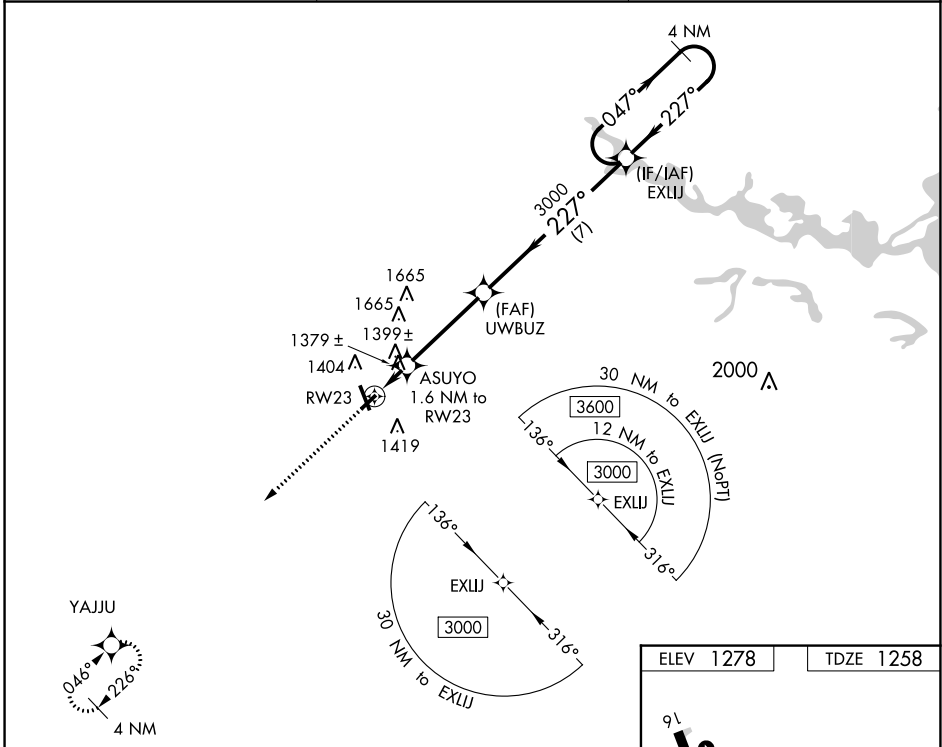

WAAS CH 70732 W23A	APP CRS 227°	Rwy Idg 3597 TDZE 1258 Apt Elev 1278
--	------------------------	---

RNAV (GPS) RWY 23

MARSHFIELD MUNI (MFI)

⚠ DME/DME RNP-0.3 NA. Helicopter visibility reduction below 3/4 SM NA. When local altimeter setting not received, use Central Wisconsin altimeter setting and increase all MDA 60 feet, increase LP and LNAV visibility Cat C/D 1/4 mile.

⚠ MISSED APPROACH: Climb to 3000 direct YAJJU and hold.

ASOS 121.575	MINNEAPOLIS CENTER 124.4 317.7	UNICOM 123.0 (CTAF) 0
------------------------	--	---------------------------------

EC-3, 21 MAR 2024 to 18 APR 2024

EC-3, 21 MAR 2024 to 18 APR 2024

CATEGORY	A	B	C	D
LP MDA	1640-1	382 (400-1)	1640-1 1/8	382 (400-1 1/8)
LNAV MDA	1660-1	402 (400-1)	1660-1 1/8	402 (400-1 1/8)
C CIRCLING	1760-1	482 (500-1)	2020-2 1/4 742 (800-2 1/4)	2020-2 1/2 742 (800-2 1/2)

ELEV 1278	TDZE 1258
-----------	-----------