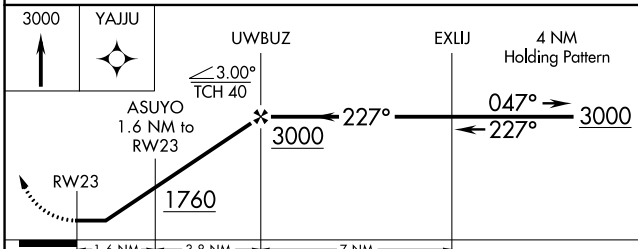

WAAS CH 70732 W23A	APP CRS 227°	Rwy Idg 3597 TDZE 1258 Apt Elev 1278

RNAV (GPS) RWY 23

MARSHFIELD MUNI (MFI)

⚠ DME/DME RNP-0.3 NA. Helicopter visibility reduction below 3/4 SM NA. When local altimeter setting not received, use Central Wisconsin altimeter setting and increase all MDA 60 feet, increase LP and LNAV visibility Cat C/D 1/4 mile.

⚠ MISSED APPROACH: Climb to 3000 direct YAJJU and hold.

ASOS 121.575	MINNEAPOLIS CENTER 124.4 317.7	UNICOM 123.0 (CTAF) 0

EC-3, 21 MAR 2024 to 18 APR 2024

EC-3, 21 MAR 2024 to 18 APR 2024

CATEGORY	A	B	C	D
LP MDA	1640-1	382 (400-1)	1640-1 1/8	382 (400-1 1/8)
LNAV MDA	1660-1	402 (400-1)	1660-1 1/8	402 (400-1 1/8)
C CIRCLING	1760-1	482 (500-1)	2020-2 1/4 742 (800-2 1/4)	2020-2 1/2 742 (800-2 1/2)

ELEV 1278	TDZE 1258