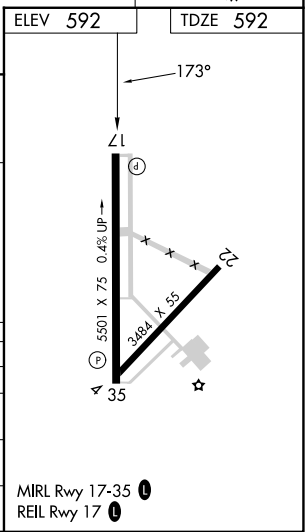

WAAS CH 63230 W17A	APP CRS 173°	Rwy Idg TDZE Apt Elev	5501 592 592
--	------------------------	-----------------------------	---

RNAV (GPS) RWY 17

MC GREGOR EXEC (PWG)

RNP APCH - GPS

ASR Baro-VNAV NA when using Waco Rgnl altimeter setting. For uncompensated Baro-VNAV systems, LNAV/VNAV NA below -20°C or above 54°C. When local altimeter setting not received, use Waco Rgnl altimeter setting and increase LPV DA to 873 feet and all visibilities 1/8 SM; increase LNAV/VNAV DA to 873 feet and all visibilities 1/8 SM; increase all MDAs 40 feet and Circling visibility Cat C 1/4 SM.

MISSED APPROACH:
Climb to 2500 direct ZUDIS and on track 095° to SATTY and hold.

AWOS-3PT 135.525	WACO APP CON ★ 127.65 352.0	GCO 121.725	UNICOM 122.8 (CTAF) 0
----------------------------	---------------------------------------	-----------------------	--

CATEGORY	A	B	C	D
LPV DA	842-3/4	250 (300-3/4)		NA
LNAV/VNAV DA	842-3/4	250 (300-3/4)		NA
LNAV MDA	1040-1	448 (500-1)	1040-1 3/8 448 (500-1 3/8)	NA
CIRCLING	1040-1 448 (500-1)	1060-1 468 (500-1)	1300-2 708 (800-2)	NA