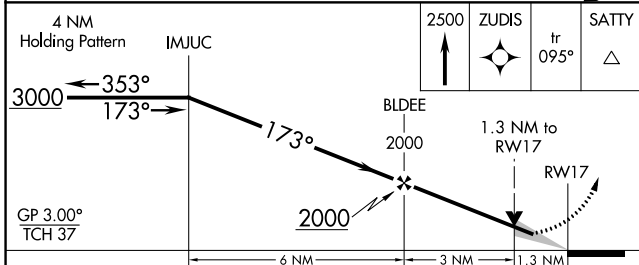

WAAS CH 63230 W17A	APP CRS 173°	Rwy Idg TDZE Apt Elev	5501 592 592
--	------------------------	-----------------------------	---

RNAV (GPS) RWY 17

MC GREGOR EXEC (PWG)

RNP APCH - GPS

ASR Baro-VNAV NA when using Waco Rgnl altimeter setting. For uncompensated Baro-VNAV systems, LNAV/VNAV NA below -20°C or above 54°C. When local altimeter setting not received, use Waco Rgnl altimeter setting and increase LPV DA to 873 feet and all visibilities 1/8 SM; increase LNAV/VNAV DA to 873 feet and all visibilities 1/8 SM; increase all MDAs 40 feet and Circling visibility Cat C 1/4 SM.

MISSED APPROACH:
Climb to 2500 direct ZUDIS and on track 095° to SATTY and hold.

AWOS-3PT 135.525	WACO APP CON ★ 127.65 352.0	GCO 121.725	UNICOM 122.8 (CTAF) 0
----------------------------	---------------------------------------	-----------------------	--