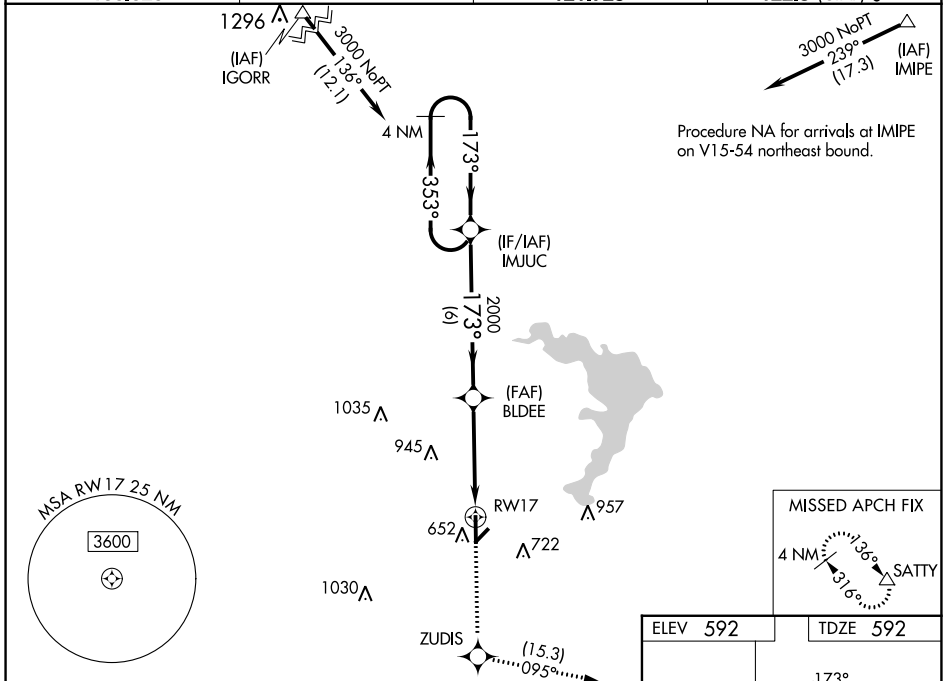

WAAS CH 63230 W17A	APP CRS 173°	Rwy Idg TDZE Apt Elev	5501 592 592
--	------------------------	-----------------------------	---

RNAV (GPS) RWY 17

MC GREGOR EXEC (PWG)

RNP APCH - GPS

ASR Baro-VNAV NA when using Waco Rgnl altimeter setting. For uncompensated Baro-VNAV systems, LNAV/VNAV NA below -20°C or above 54°C. When local altimeter setting not received, use Waco Rgnl altimeter setting and increase LPV DA to 873 feet and all visibilities 1/8 SM; increase LNAV/VNAV DA to 873 feet and all visibilities 1/8 SM; increase all MDAs 40 feet and Circling visibility Cat C 1/4 SM.

MISSED APPROACH:
Climb to 2500 direct ZUDIS and on track 095° to SATTY and hold.

AWOS-3PT 135.525	WACO APP CON ★ 127.65 352.0	GCO 121.725	UNICOM 122.8 (CTAF) 0
----------------------------	---------------------------------------	-----------------------	--

CATEGORY	A	B	C	D
LPV DA	842-3/4	250 (300-3/4)		NA
LNAV/VNAV DA	842-3/4	250 (300-3/4)		NA
LNAV MDA	1040-1	448 (500-1)	1040-1 3/8 448 (500-1 3/8)	NA
CIRCLING	1040-1 448 (500-1)	1060-1 468 (500-1)	1300-2 708 (800-2)	NA

SC-3, 21 MAR 2024 to 18 APR 2024

SC-3, 21 MAR 2024 to 18 APR 2024