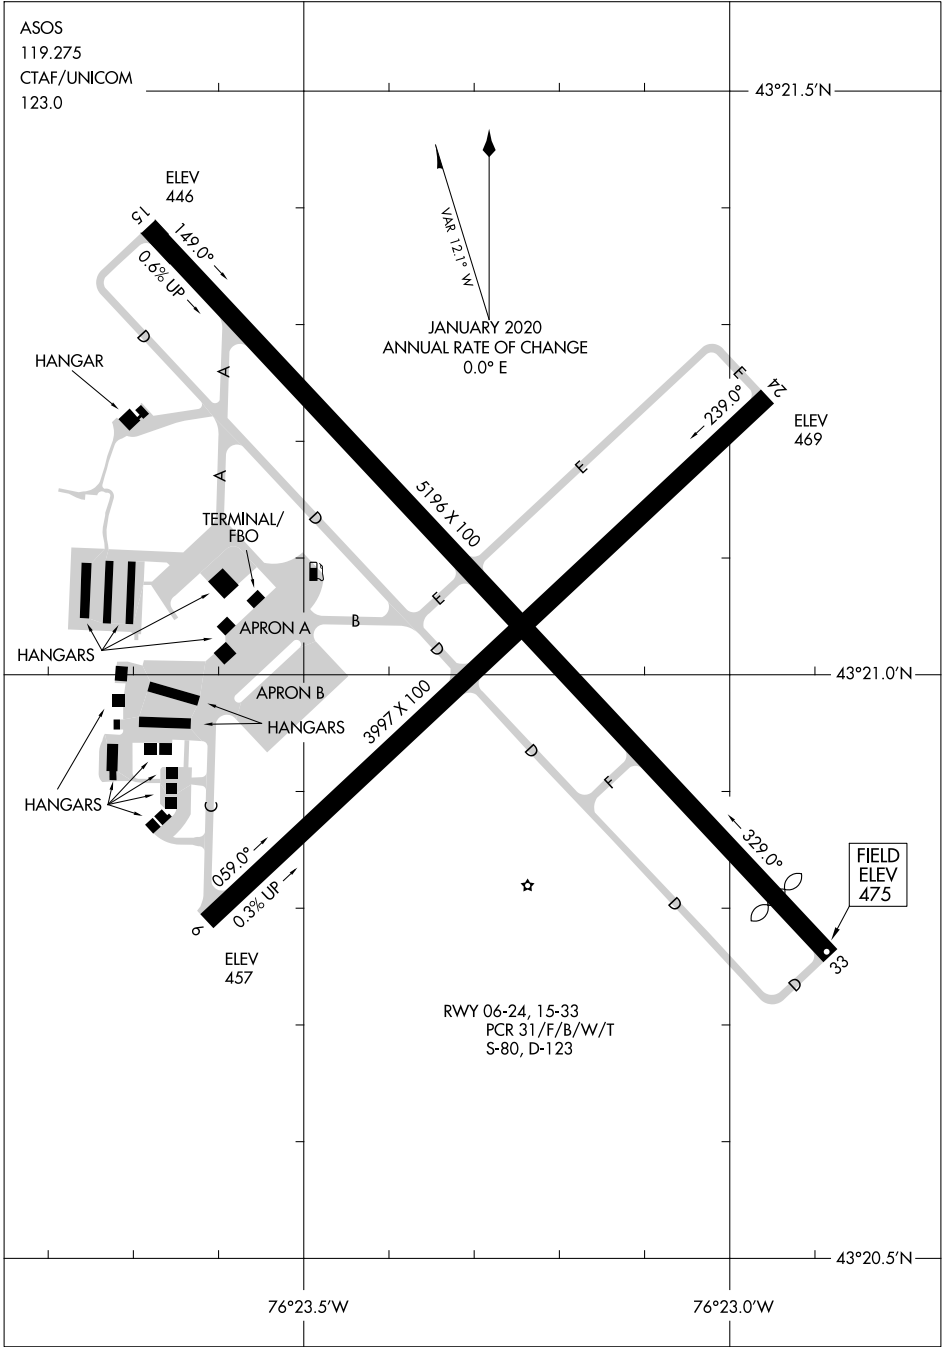

24025

AIRPORT DIAGRAM

AL-5518 (FAA)

OSWEGO COUNTY (FZY)
FULTON, NEW YORK

ASOS
119.275
CTAF/UNICOM
123.0

43°21.5'N

VAR 1.2° W
JANUARY 2020
ANNUAL RATE OF CHANGE
0.0° E

NE-2, 21 MAR 2024 to 18 APR 2024

NE-2, 21 MAR 2024 to 18 APR 2024

AIRPORT DIAGRAM
24025

FULTON, NEW YORK
OSWEGO COUNTY (FZY)