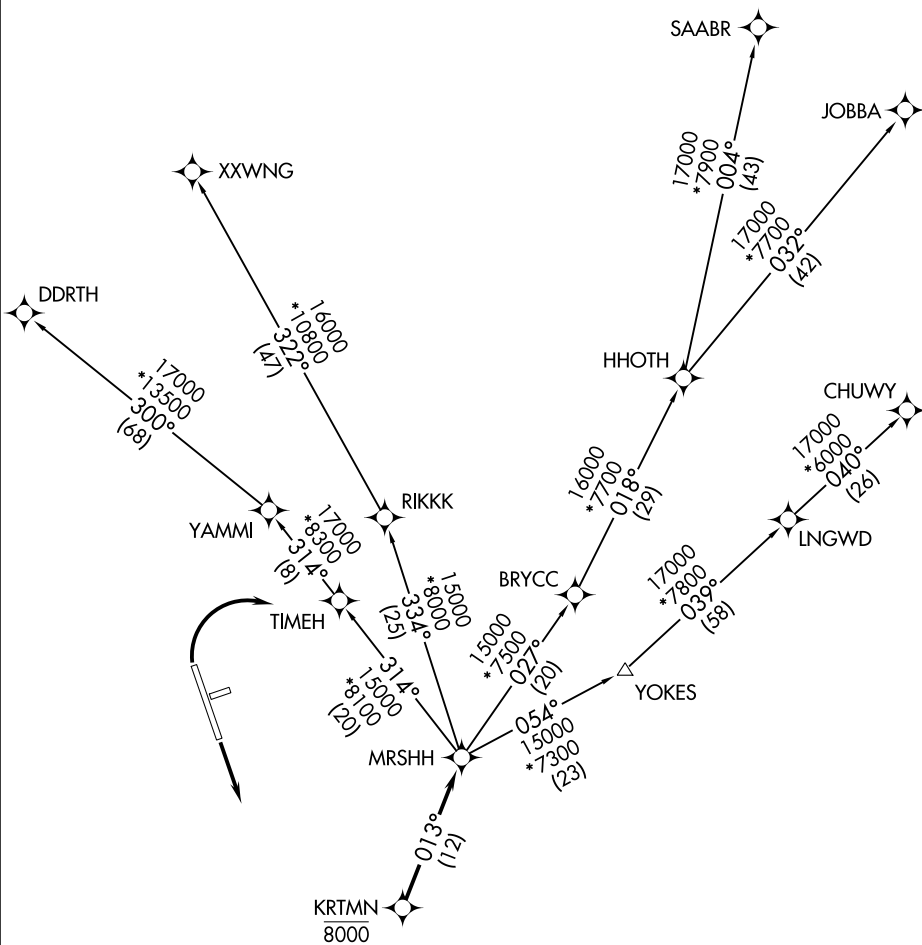

(MRS HH2.MRSHH) 21224

MRS HH TWO DEPARTURE (RNAV)

AL-5677 (FAA)

NORTHERN COLORADO RGNL (FNL)

FORT COLLINS/LOVELAND, COLORADO

CLNC DEL
120.25
DENVER DEP CON
134.85 251.125

**TOP ALTITUDE:
FL230**

SW-1, 21 MAR 2024 to 18 APR 2024

SW-1, 21 MAR 2024 to 18 APR 2024

TAKEOFF MINIMUMS

Rwys 6, 24: NA.
Rwys 15, 33: Standard.

- NOTE: DME/DME/IRU or GPS required.
- NOTE: RNAV 1.
- NOTE: Turbojets only.
- NOTE: RADAR required.

NOTE: Chart not to scale.

(NARRATIVE ON FOLLOWING PAGE)

MRS HH TWO DEPARTURE (RNAV)

(MRS HH2.MRSHH) 31DEC20

FORT COLLINS/LOVELAND, COLORADO

NORTHERN COLORADO RGNL (FNL)