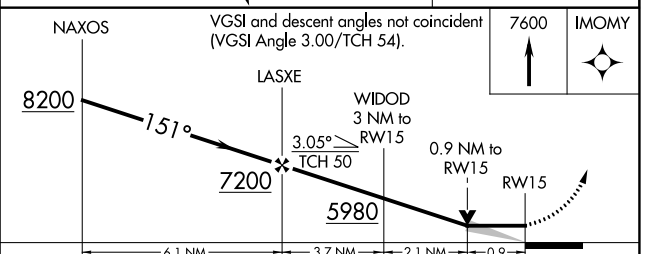

CATEGORY	A	B	C	D
LNAV MDA	5320-1 330 (400-1)			

SW-1, 21 MAR 2024 to 18 APR 2024

SW-1, 21 MAR 2024 to 18 APR 2024