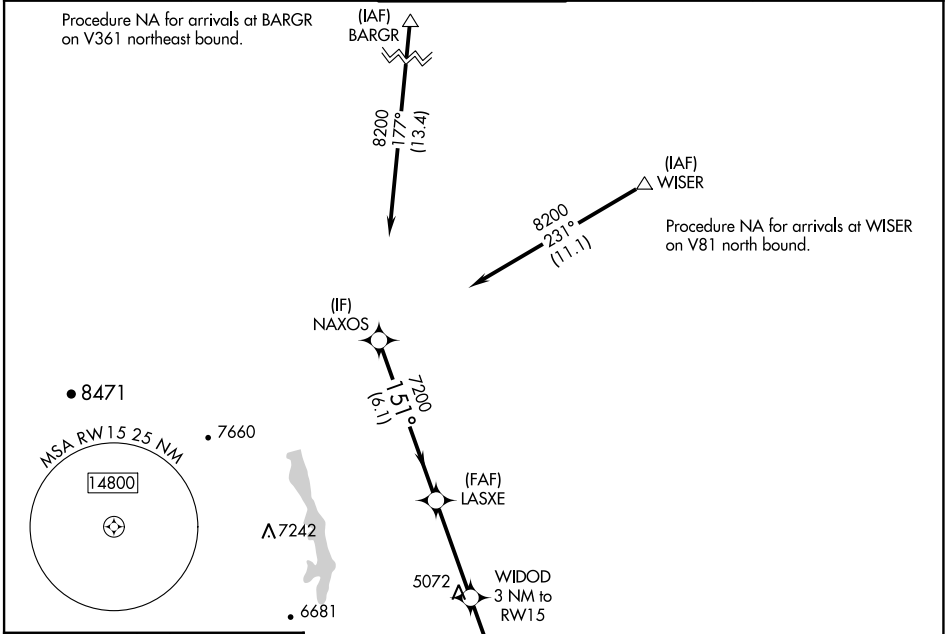

APP CRS 151°	Rwy Idg 8500
	TDZE 4990
	Apt Elev 5020

RNAV (GPS) RWY 15

NORTHERN COLORADO RGNL (FNL)

RNP APCH-GPS.		MISSED APPROACH: Climb to 7600 direct IMOMY and hold.		
ATIS 135.075	DENVER APP CON 134.85 251.125	NOCO TOWER* 118.4 (CTAF) 0	GND CON 121.65	CLNC DEL 120.25 (When twr closed)

ELEV 5020	TDZE 4990
-----------	-----------

CATEGORY	A	B	C	D
LNAV MDA	5320-1 330 (400-1)			

SW-1, 21 MAR 2024 to 18 APR 2024

SW-1, 21 MAR 2024 to 18 APR 2024