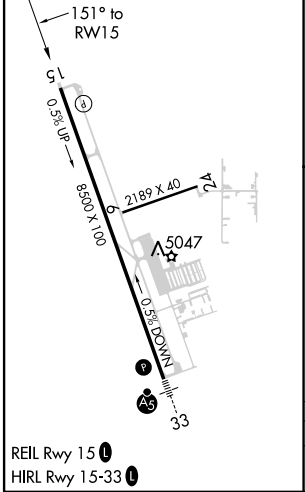

APP CRS 151°	Rwy Idg 8500
	TDZE 4990
	Apt Elev 5020

RNAV (GPS) RWY 15

NORTHERN COLORADO RGNL (FNL)

RNP APCH-GPS.		MISSED APPROACH: Climb to 7600 direct IMOMY and hold.		
ATIS 135.075	DENVER APP CON 134.85 251.125	NOCO TOWER* 118.4 (CTAF) 0	GND CON 121.65	CLNC DEL 120.25 (When twr closed)

ELEV 5020	TDZE 4990
-----------	-----------

CATEGORY	A	B	C	D
LNAV MDA	5320-1 330 (400-1)			

SW-1, 21 MAR 2024 to 18 APR 2024

SW-1, 21 MAR 2024 to 18 APR 2024