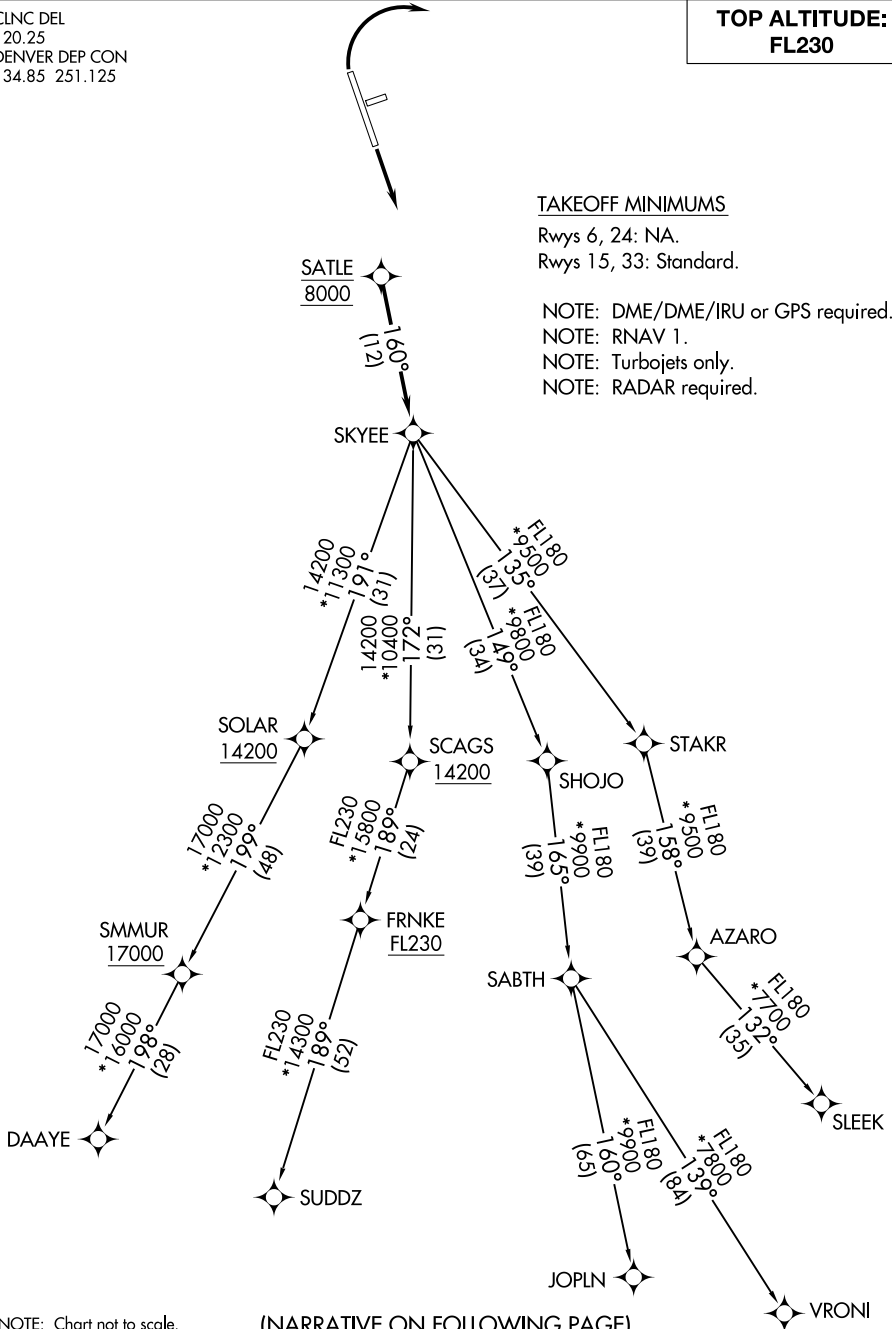

# SKYEE ONE DEPARTURE (RNAV)

CLNC DEL  
120.25  
DENVER DEP CON  
134.85 251.125

**TOP ALTITUDE:  
FL230**

### TAKEOFF MINIMUMS

Rwys 6, 24: NA.

Rwys 15, 33: Standard.

NOTE: DME/DME/IRU or GPS required.

NOTE: RNAV 1.

NOTE: Turbojets only.

NOTE: RADAR required.

SW-1, 21 MAR 2024 to 18 APR 2024

SW-1, 21 MAR 2024 to 18 APR 2024

NOTE: Chart not to scale.

(NARRATIVE ON FOLLOWING PAGE)