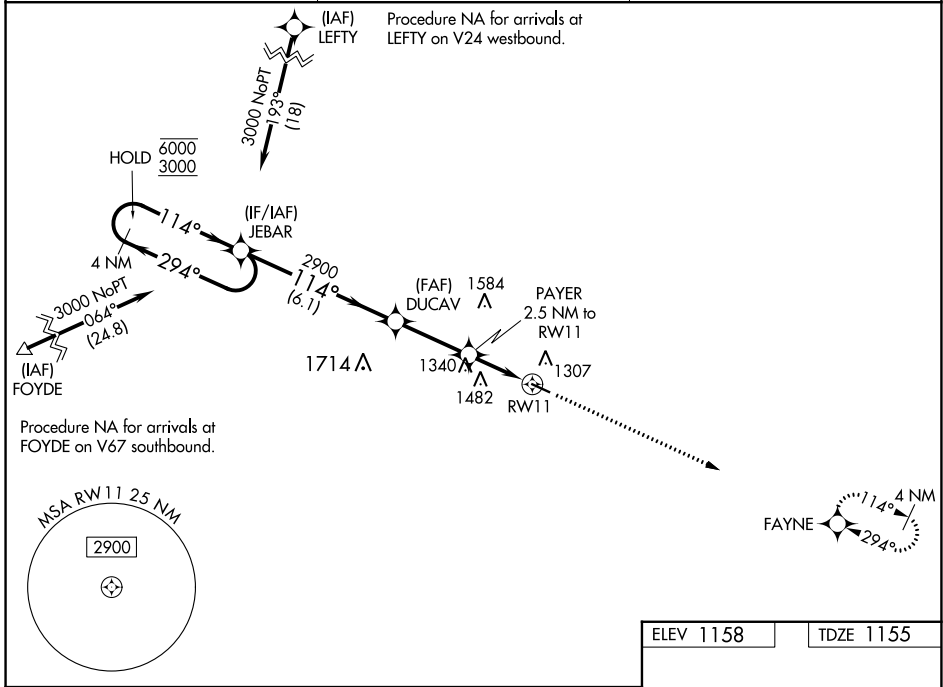

WAAS CH 78021 W11A	APP CRS 114°	Rwy Idg 4001 TDZE 1155 Apt Elev 1158
--	------------------------	---

RNAV (GPS) RWY 11

DECORAH MUNI (DEH)

RNP APCH.	MISSED APPROACH: Climb to 3200 direct FAYNE and hold.
<p>▼ For uncompensated Baro-VNAV systems, LNAV/VNAV NA below -17°C or above 54°C.</p>	

AWOS-3 120.925	MINNEAPOLIS CENTER 118.85	UNICOM 122.8 (CTAF) 0
--------------------------	-------------------------------------	--

CATEGORY	A	B	C	D
LPV DA	1405-1	250 (300-1)		NA
LNAV/VNAV DA	1405-1	250 (300-1)		NA
LNAV MDA	1600-1	445 (500-1)		NA
CIRCLING	1600-1 442 (500-1)	1620-1 462 (500-1)		NA

ELEV 1158 TDZE 1155

RW11

REIL Rwy 11 and 29 **0**

MIRL Rwy 11-29 **0**

NC-3, 21 MAR 2024 to 18 APR 2024

NC-3, 21 MAR 2024 to 18 APR 2024