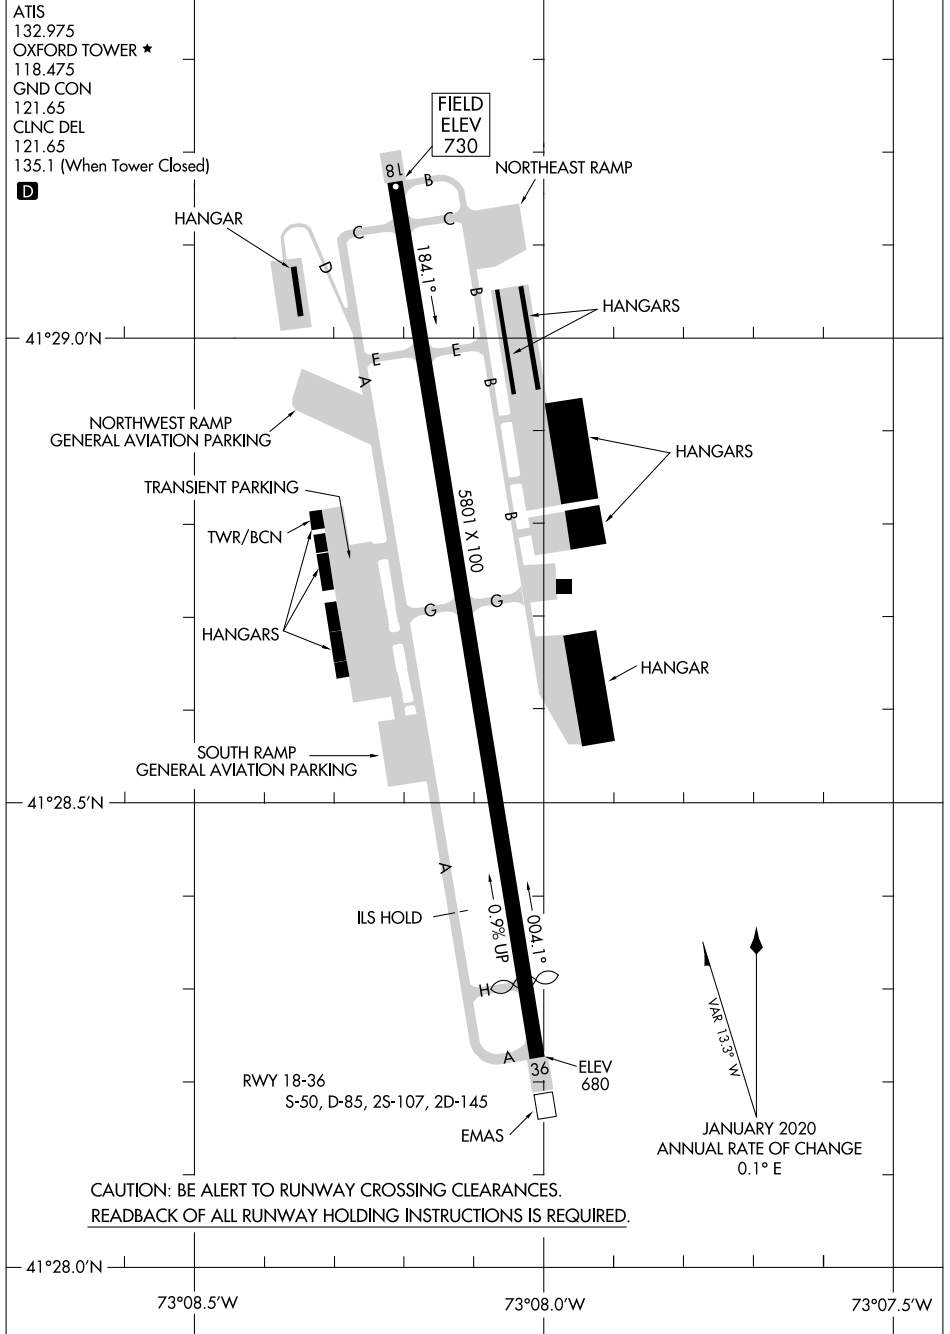

AIRPORT DIAGRAM

AL-5785 (FAA)

WATERBURY-OXFORD (OXC)
OXFORD, CONNECTICUT

NE-1, 21 MAR 2024 to 18 APR 2024

NE-1, 21 MAR 2024 to 18 APR 2024

AIRPORT DIAGRAM

OXFORD, CONNECTICUT
WATERBURY-OXFORD (OXC)