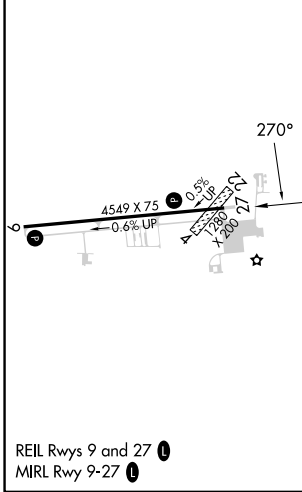

APP CRS 270°	Rwy Idg TDZE Apt Elev	4549 662 669
------------------------	-----------------------------	-----------------------------------------

RNAV (GPS) RWY 27

CHARLEVOIX MUNI (CVX)

RNP APCH - GPS.

▽ Circling NA to Rwy 4 and 22.
▲ Rwy 27 helicopter visibility reduction below ¾ SM NA.

MISSED APPROACH: Climbing left turn to 3000 direct COKOS and hold.

AWOS-3P 120.0	MINNEAPOLIS CENTER 134.6 354.05	UNICOM 122.8 (CTAF) 1
-------------------------	-------------------------------------------	----------------------------------------

ELEV 669	TDZE 662
----------	----------

CATEGORY	A	B	C	D
LNAV MDA	1100-1	438 (500-1)	1100-1¼ 438 (500-1¼)	1100-1½ 438 (500-1½)
CIRCLING	1280-1	611 (700-1)	1280-1¾ 611 (700-1¾)	1360-2¼ 691 (700-2¼)

EC-1, 21 MAR 2024 to 18 APR 2024