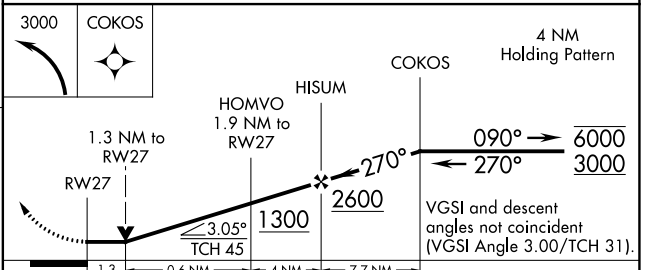

CATEGORY	A	B	C	D
LNAV MDA	1100-1	438 (500-1)	1100-1¼ 438 (500-1¼)	1100-1½ 438 (500-1½)
CIRCLING	1280-1	611 (700-1)	1280-1¾ 611 (700-1¾)	1360-2¼ 691 (700-2¼)

EC-1, 21 MAR 2024 to 18 APR 2024

EC-1, 21 MAR 2024 to 18 APR 2024