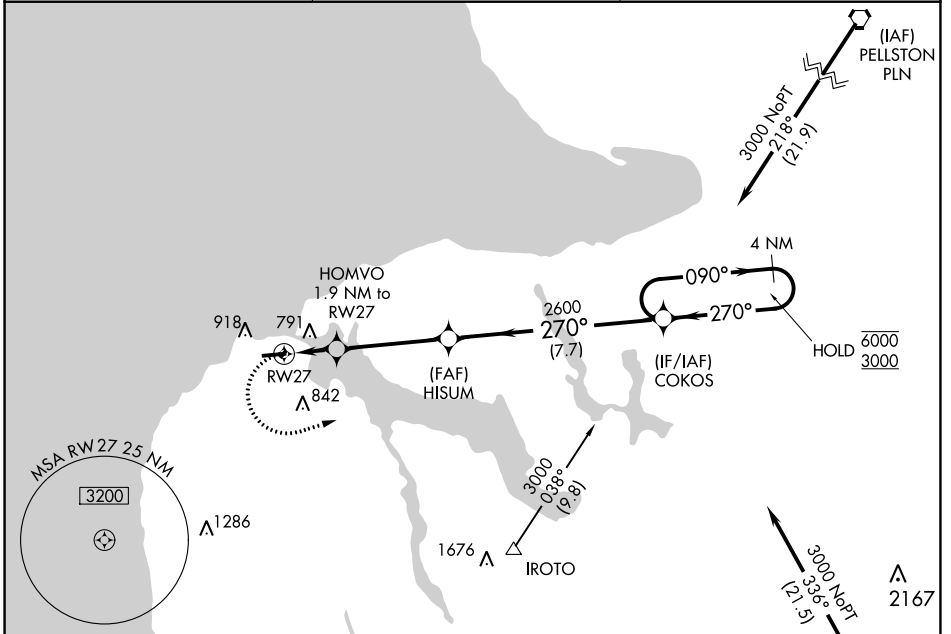

APP CRS 270°	Rwy Idg TDZE Apt Elev	4549 662 669
------------------------	-----------------------------	-----------------------------------------

RNAV (GPS) RWY 27

CHARLEVOIX MUNI (CVX)

RNP APCH - GPS.

▽ Circling NA to Rwy 4 and 22.
▲ Rwy 27 helicopter visibility reduction below ¾ SM NA.

MISSED APPROACH: Climbing left turn to 3000 direct COKOS and hold.

AWOS-3P 120.0	MINNEAPOLIS CENTER 134.6 354.05	UNICOM 122.8 (CTAF) 1
-------------------------	-------------------------------------------	----------------------------------------

ELEV 669	TDZE 662
----------	----------

CATEGORY	A	B	C	D
LNAV MDA	1100-1	438 (500-1)	1100-1¼ 438 (500-1¼)	1100-1½ 438 (500-1½)
CIRCLING	1280-1	611 (700-1)	1280-1¾ 611 (700-1¾)	1360-2¼ 691 (700-2¼)

EC-1, 21 MAR 2024 to 18 APR 2024