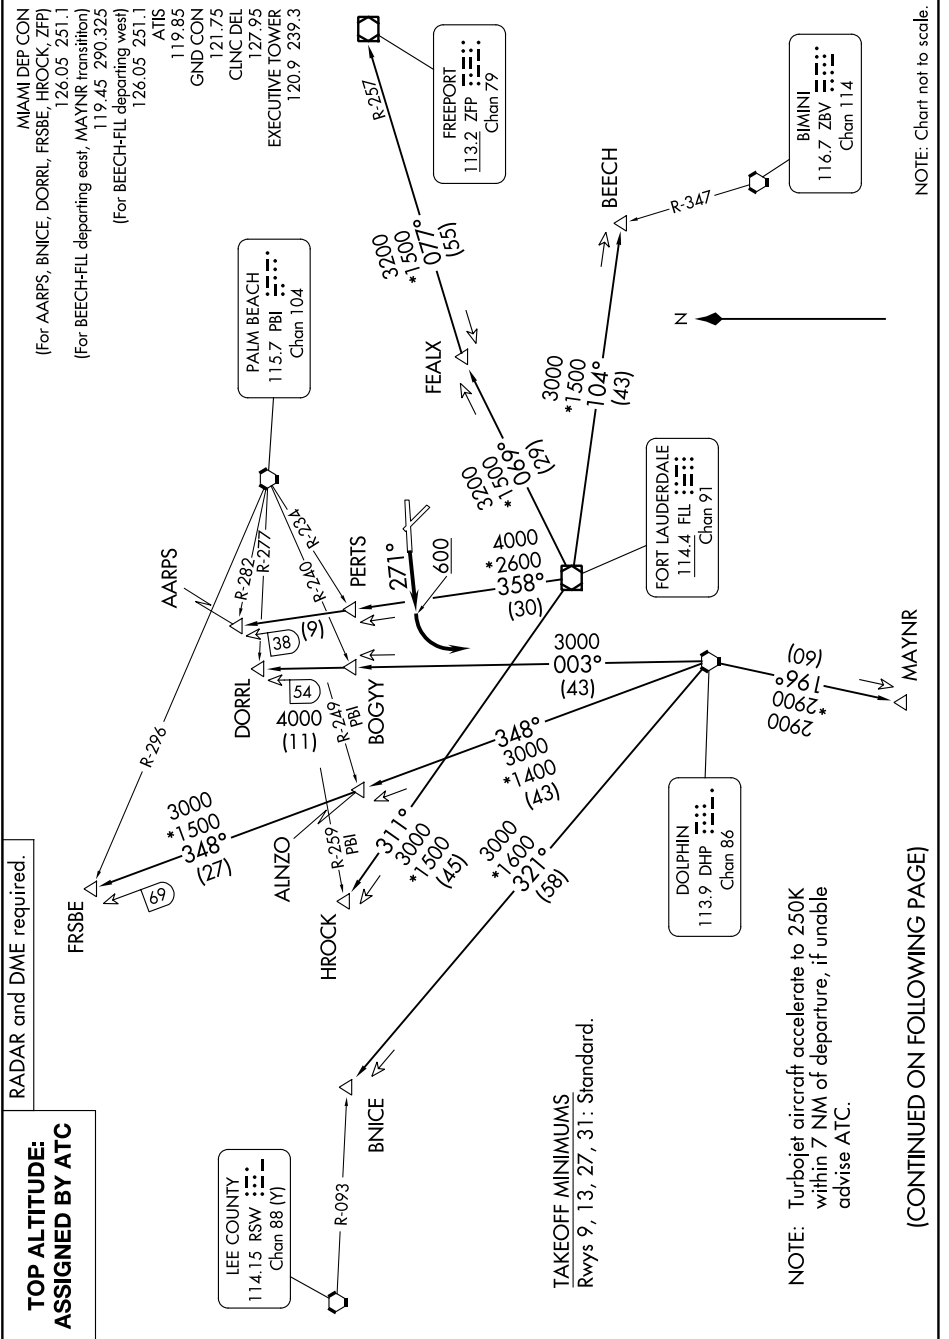

# FORT LAUDERDALE ONE DEPARTURE

SE-3, 21 MAR 2024 to 18 APR 2024