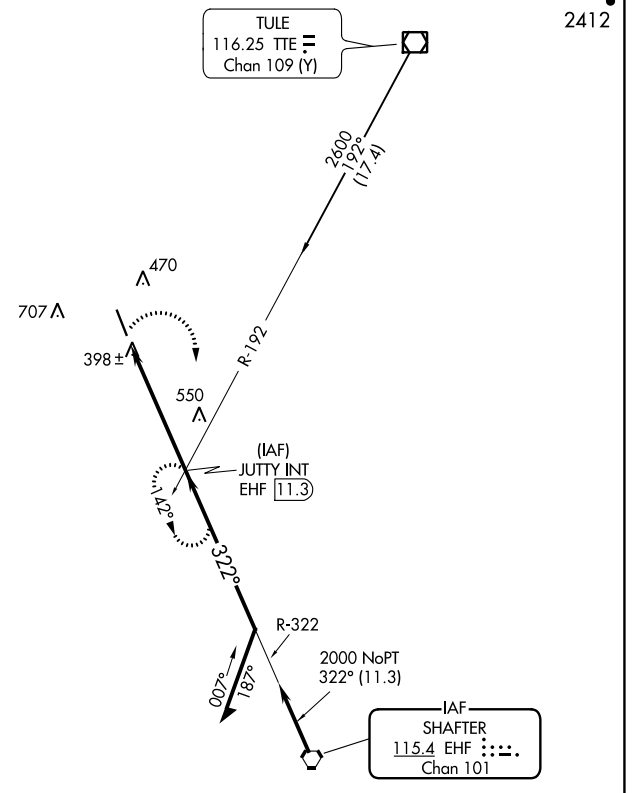

VORTAC EHF 115.4 Chan 101	APP CRS 322°	Rwy Idg TDZE 315 Apt Elev 316	5659 315 316
---	------------------------	---	---

VOR RWY 32
DELANO MUNI (DLO)

▽ △ NA Circling NA southwest of Rwy 14-32.	MISSED APPROACH: Climbing right turn to 2000 via EHF R-322 to JUTTY INT and hold.
---	---

AWOS-3P 119.55	BAKERSFIELD APP CON* 118.9	UNICOM 122.8 (CTAF) 0
--------------------------	--------------------------------------	--

2412

SW-3, 21 MAR 2024 to 18 APR 2024

SW-3, 21 MAR 2024 to 18 APR 2024

ELEV 316	D	TDZE 315
----------	----------	----------

MIRL Rwy 14-32
REIL Rwys 14 and 32
FAF to MAP 5.3 NM

Knots	60	90	120	150	180
Min:Sec	5:18	3:32	2:39	2:07	1:46

CATEGORY	A	B	C	D
S-32	860-1 545 (600-1)		860-1½ 545 (600-1½)	860-1¾ 545 (600-1¾)
CIRCLING	860-1 544 (600-1)		860-1½ 544 (600-1½)	940-2 624 (700-2)