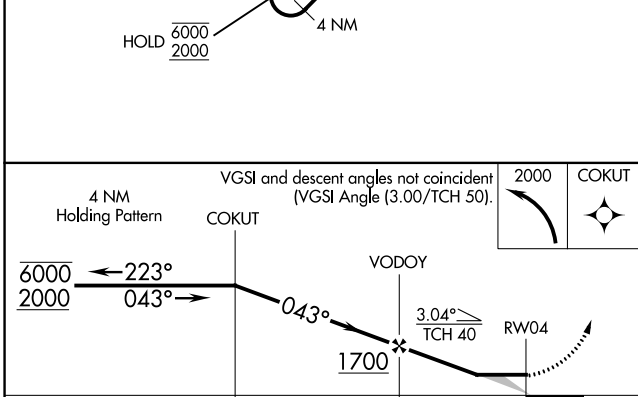

APP CRS	Rwy Idg	3799
043°	TDZE	77
	Apt Elev	78

RNAV (GPS) RWY 4

MARKSVILLE MUNI (MKV)

RNP APCH - GPS.

NA Circling Rwy 22 NA at night. Use Esler Rgnl altimeter setting. When not received, use Alexandria Intl. Rwy 4 helicopter visibility reduction below 3/4 SM NA.

MISSED APPROACH: Climbing left turn to 2000 direct COKUT and hold.

ESF ASOS 119.425	POLK APP CON 125.4 302.2	CTAF 122.9 0
----------------------------	------------------------------------	------------------------

SC-4, 21 MAR 2024 to 18 APR 2024

SC-4, 21 MAR 2024 to 18 APR 2024

ELEV 78	TDZE 77
---------	---------

CATEGORY	A	B	C	D
LNAV MDA	680-1	603 (700-1)	NA	
C CIRCLING	760-1 682 (700-1)	820-1 742 (800-1)	NA	