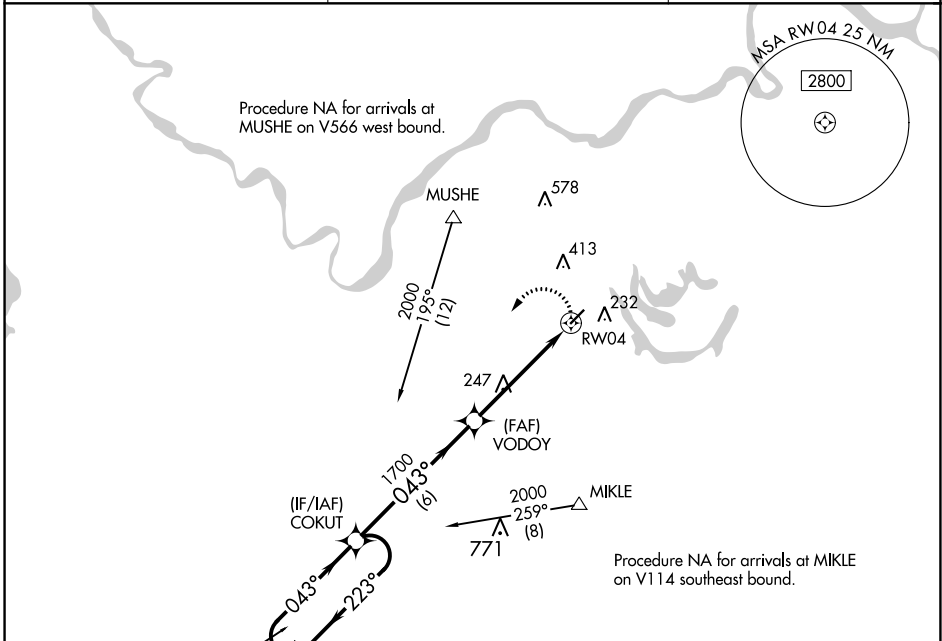

APP CRS	Rwy Idg	3799
043°	TDZE	77
	Apt Elev	78

RNAV (GPS) RWY 4

MARKSVILLE MUNI (MKV)

RNP APCH - GPS.

NA Circling Rwy 22 NA at night. Use Esler Rgnl altimeter setting. When not received, use Alexandria Intl. Rwy 4 helicopter visibility reduction below 3/4 SM NA.

MISSED APPROACH: Climbing left turn to 2000 direct COKUT and hold.

ESF ASOS 119.425	POLK APP CON 125.4 302.2	CTAF 122.9 0
----------------------------	------------------------------------	------------------------

SC-4, 21 MAR 2024 to 18 APR 2024

SC-4, 21 MAR 2024 to 18 APR 2024

ELEV 78	TDZE 77
---------	---------

CATEGORY	A	B	C	D
LNAV MDA	680-1	603 (700-1)	NA	
C CIRCLING	760-1 682 (700-1)	820-1 742 (800-1)	NA	