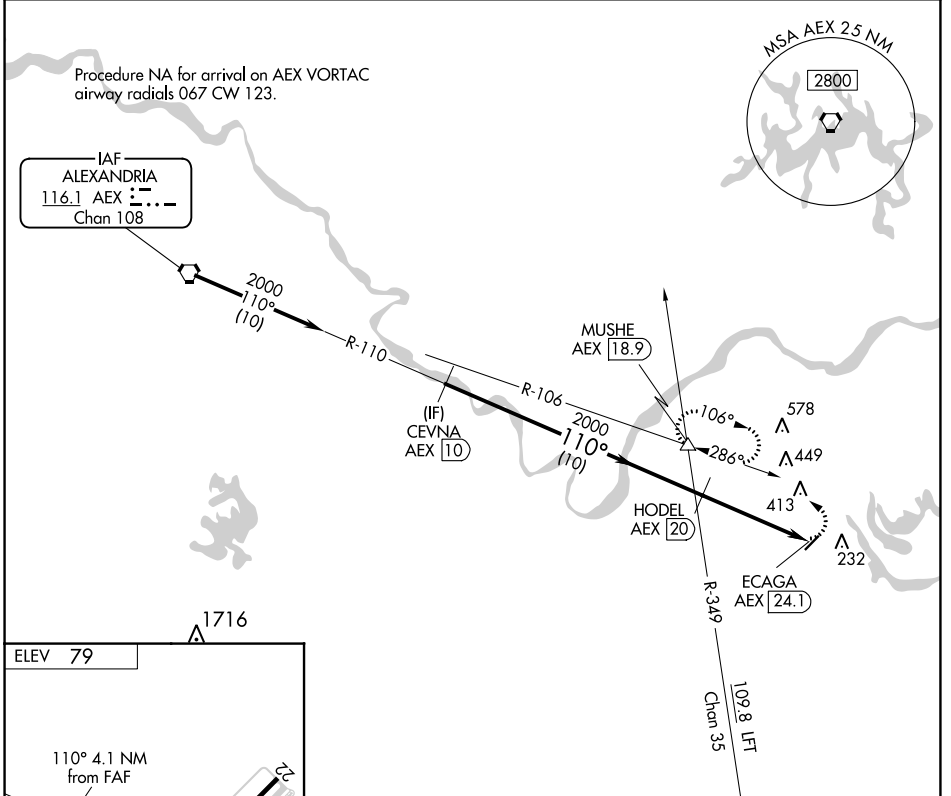

VORTAC AEX 116.1 Chan 108	APP CRS 110°	Rwy Idg TDZE Apt Elev 79	N/A N/A
---	------------------------	--	--------------------------

VOR-A
MARKSVILLE MUNI (MKV)

DME required.

NA Circling Rwy 22 NA at night. Use Esler Rgnl altimeter setting.
When not received, use Alexandria Intl altimeter setting.

MISSED APPROACH: Climbing left turn to 4000 on AEX VORTAC R-106 to MUSHE INT/AEX 18.9 DME and hold, continue climb-in-hold to 4000.

ESF ASOS 119,425	POLK APP CON 125.4 302.2	CTAF 122.9
----------------------------	------------------------------------	----------------------

CATEGORY	A	B	C	D
C CIRCLING	760-1 681 (700-1)	820-1¼ 741 (800-1¼)	NA	

SC-4, 21 MAR 2024 to 18 APR 2024

SC-4, 21 MAR 2024 to 18 APR 2024