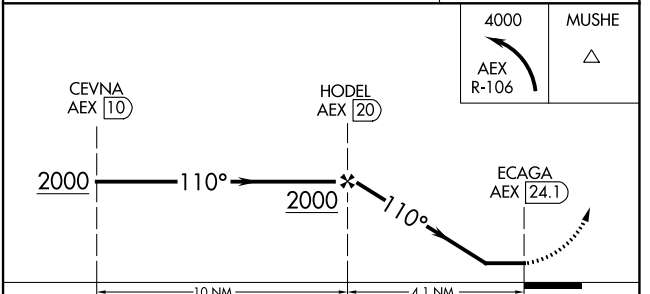

VORTAC AEX 116.1 Chan 108	APP CRS 110°	Rwy Idg TDZE Apt Elev 79	N/A N/A
---	------------------------	--	--------------------------

VOR-A
MARKSVILLE MUNI (MKV)

DME required.

NA Circling Rwy 22 NA at night. Use Esler Rgnl altimeter setting.
When not received, use Alexandria Intl altimeter setting.

MISSED APPROACH: Climbing left turn to 4000 on AEX VORTAC R-106 to MUSHE INT/AEX 18.9 DME and hold, continue climb-in-hold to 4000.

ESF ASOS 119,425	POLK APP CON 125.4 302.2	CTAF 122.9
----------------------------	------------------------------------	----------------------