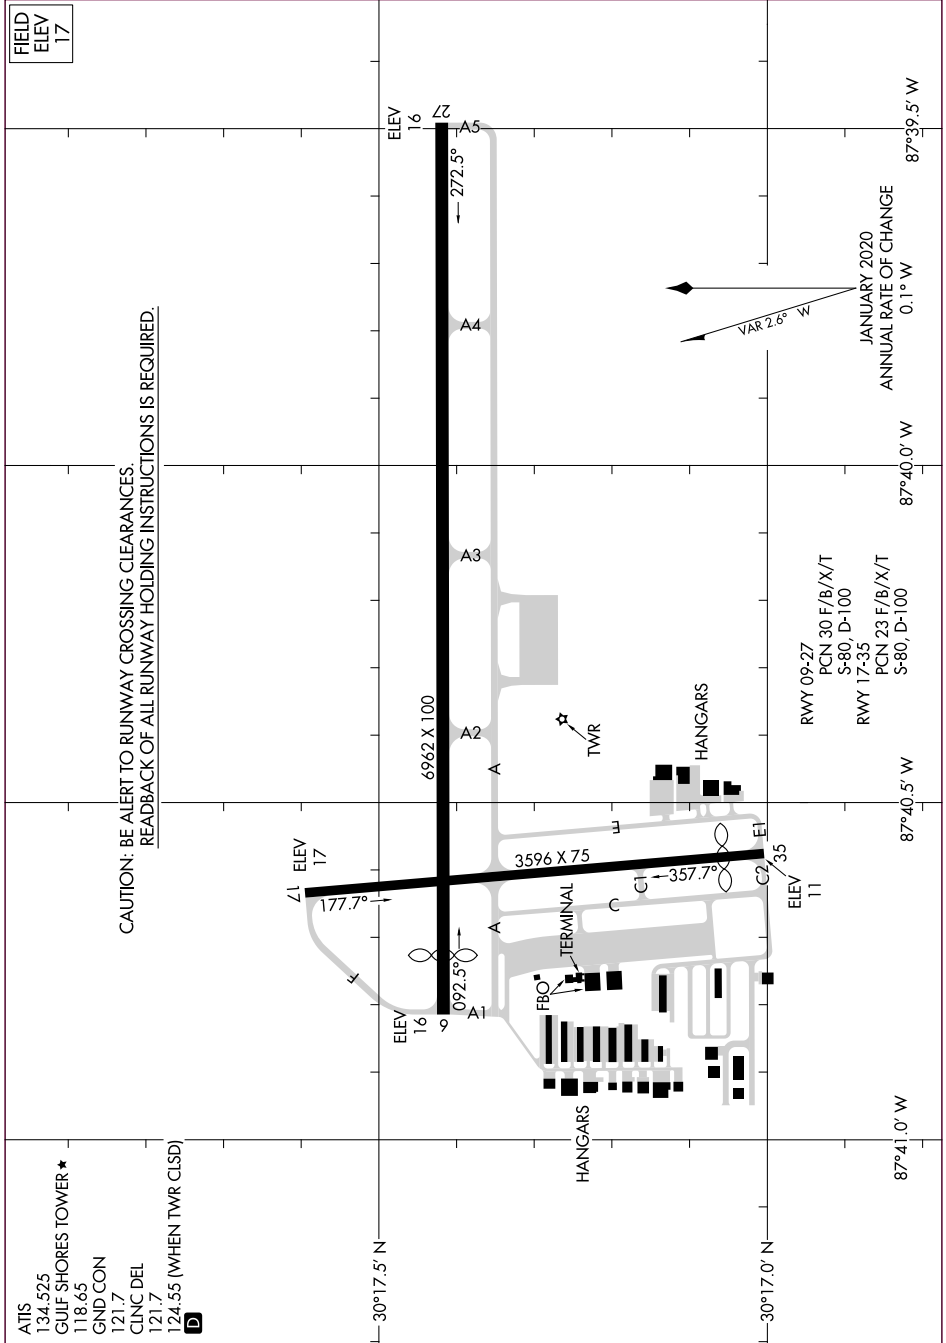

# AIRPORT DIAGRAM

GULF SHORES INTL/JACK EDWARDS FLD (JKA)  
AL-6827 (FAA)  
GULF SHORES, ALABAMA

CAUTION: BE ALERT TO RUNWAY CROSSING CLEARANCES.  
READBACK OF ALL RUNWAY HOLDING INSTRUCTIONS IS REQUIRED.

ATIS  
134.525  
GULF SHORES TOWER ★  
118.65  
GND CON  
121.7  
CLNC DEL  
121.7  
124.55 (WHEN TWR CLSD)  
**D**

RWY 09-27  
PCN 30 F/B/X/T  
S-80, D-100  
RWY 17-35  
PCN 23 F/B/X/T  
S-80, D-100