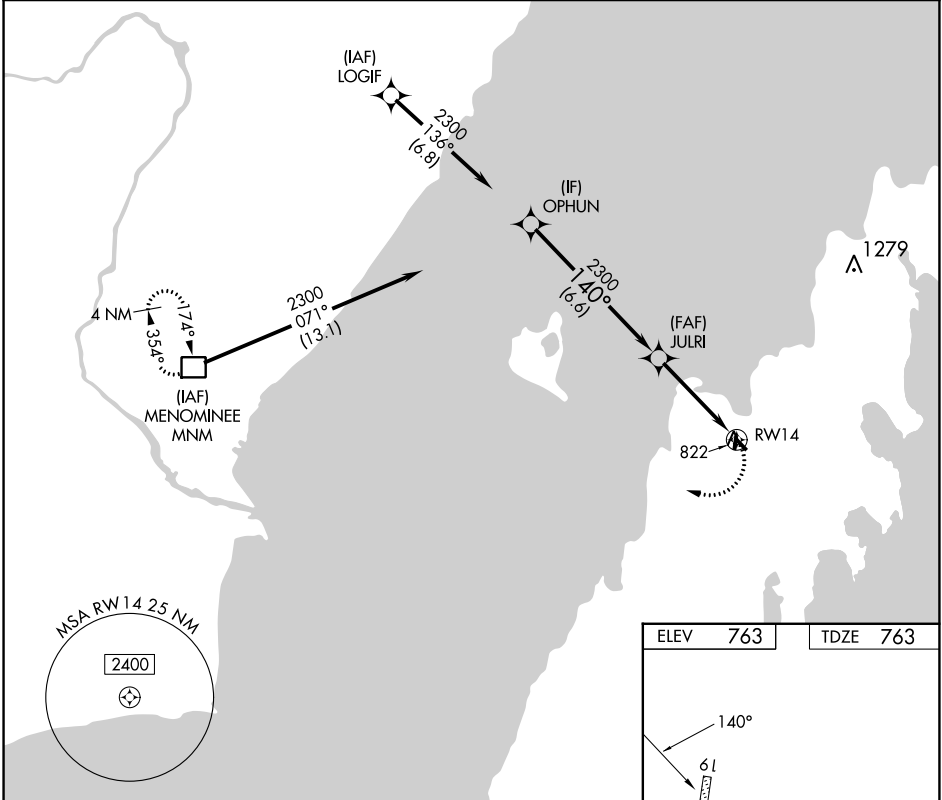

APP CRS	Rwy Idg	2697
140°	TDZE	763
	Apt Elev	763

RNAV (GPS) RWY 14

EPHRAIM/GIBRALTAR (3D2)

RNP APCH - GPS.

▼
▲ Rwy 14 helicopter visibility reduction below 3/4 SM NA.

MISSED APPROACH: Climbing right turn to 3000 direct MNM DME and hold.

AWOS-3PT
124.175

GREEN BAY APP CON★
120.3 338.2

UNICOM
123.0 (CTAF) 0

EC-3, 21 MAR 2024 to 18 APR 2024

EC-3, 21 MAR 2024 to 18 APR 2024