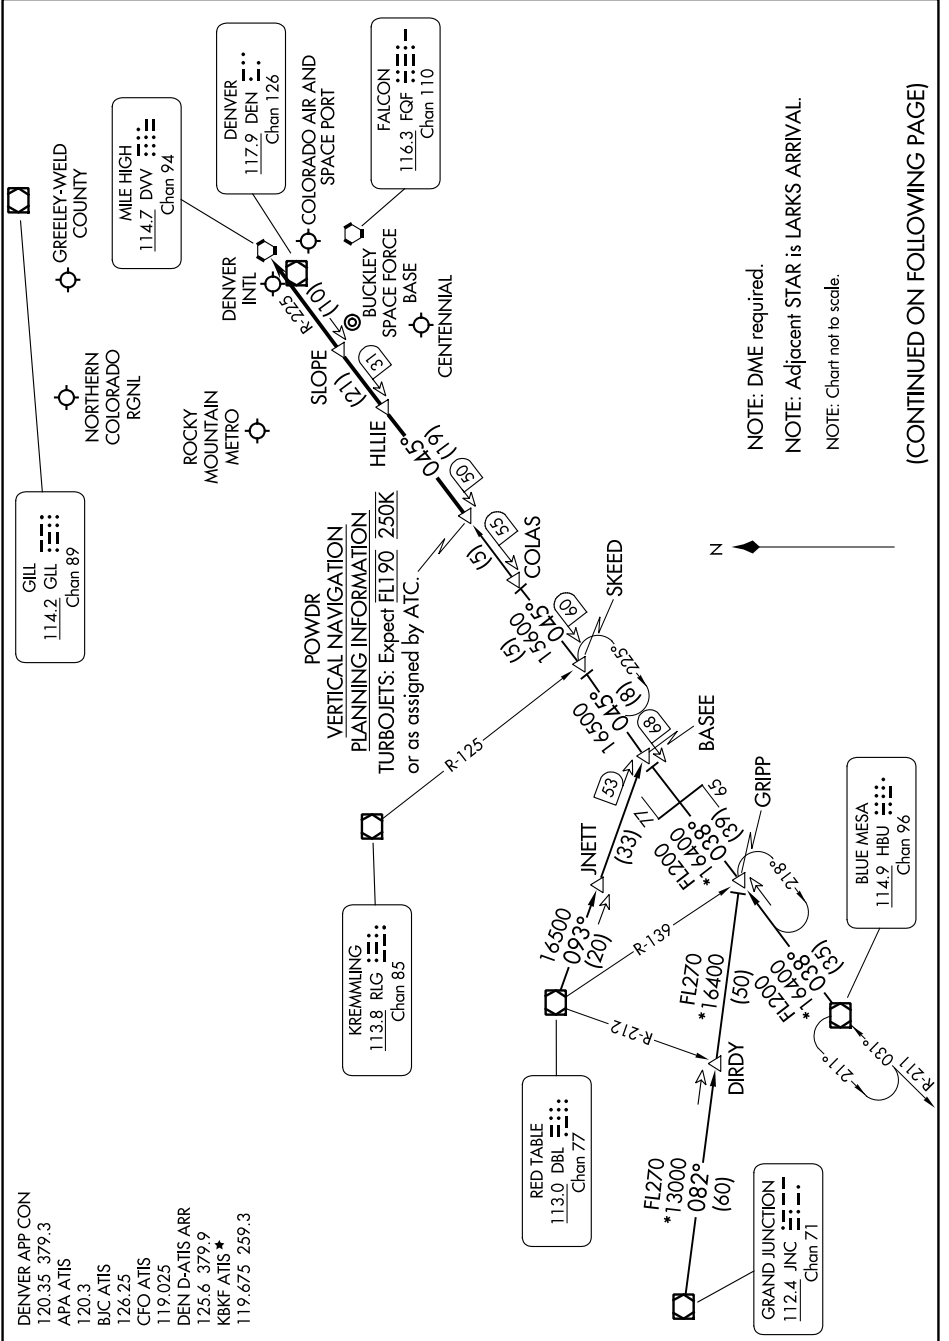

POWDR ONE ARRIVAL

SW-1, 21 MAR 2024 to 18 APR 2024

(CONTINUED ON FOLLOWING PAGE)

POWDR ONE ARRIVAL

SW-1, 21 MAR 2024 to 18 APR 2024