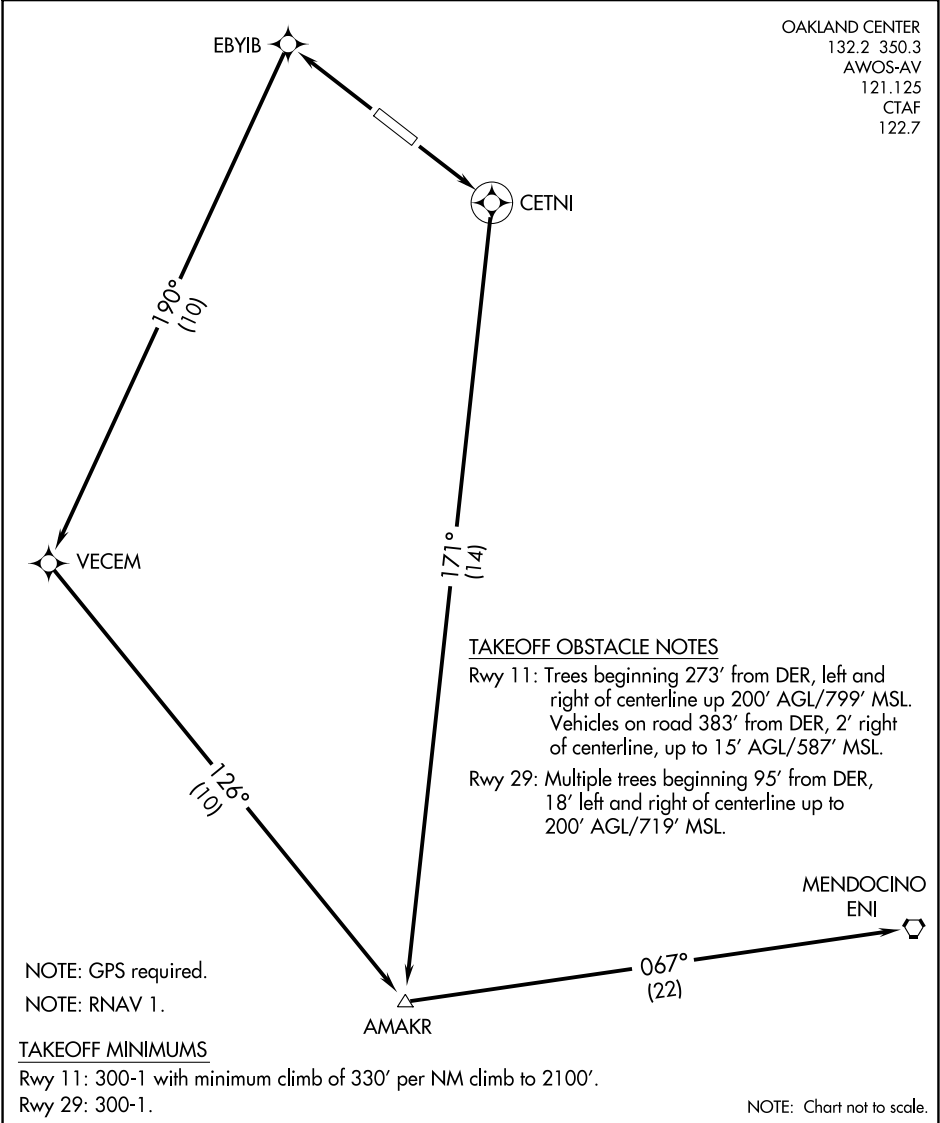

(LTLRV1.LTLRV) 23278

AL-10390 (FAA)

LITTLE RIVER ONE DEPARTURE (OBSTACLE) (RNAV)

LITTLE RIVER (L.L.R)
LITTLE RIVER, CALIFORNIA

OAKLAND CENTER
132.2 350.3
AWOS-AV
121.125
CTAF
122.7

SW-2, 21 MAR 2024 to 18 APR 2024

SW-2, 21 MAR 2024 to 18 APR 2024

DEPARTURE ROUTE DESCRIPTION

TAKEOFF RUNWAY 11: Climb to 6000 direct CETNI and via track 171° to AMAKR and left turn via track 067° to ENI VORTAC, thence . . .

TAKEOFF RUNWAY 29: Climb to 6000 direct EBYIB and left turn via track 190° to VECEM and via track 126° to AMAKR and via track 067° to ENI VORTAC, thence via assigned route.

LITTLE RIVER ONE DEPARTURE (OBSTACLE) (RNAV)

(LTLRV1.LTLRV) 03JUN10

LITTLE RIVER, CALIFORNIA
LITTLE RIVER (L.L.R)